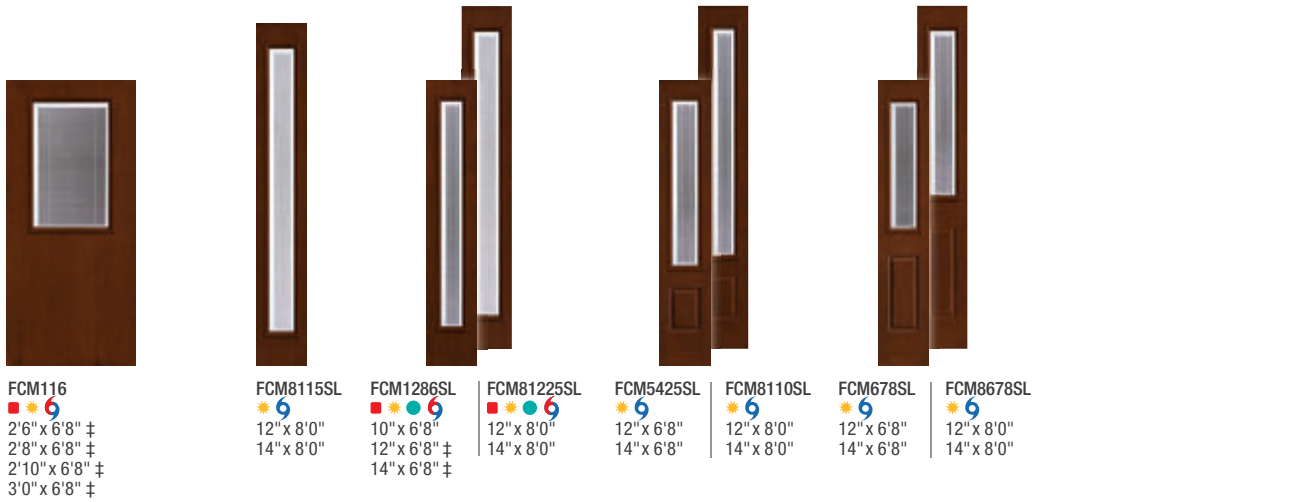

Internal Blinds

Note: Product images show exterior side of door.

Fiber-Classic® Mahogany

Fiber-Classic® & Smooth-Star®

FCM141 2'8" x 6'8" 2'10" x 6'8" 3'0" x 6'8"	FCM8115 2'8" x 8'0" 2'10" x 8'0" 3'0" x 8'0"	FCM1286 2'4" x 6'8" 2'6" x 6'8" ‡ 2'8" x 6'8" ‡ 2'10" x 6'8" ‡ 3'0" x 6'8" ‡	FCM81225 2'6" x 8'0" 2'8" x 8'0" 2'10" x 8'0" 3'0" x 8'0"	FCM5425 2'8" x 6'8" 2'10" x 6'8" 3'0" x 6'8"	FCM678 2'8" x 6'8" 2'10" x 6'8" 3'0" x 6'8"	FCM8678 2'8" x 8'0" 2'10" x 8'0" 3'0" x 8'0"	FCM6035 2'8" x 6'8" 2'10" x 6'8" 3'0" x 6'8"	FCM6055 2'8" x 6'8" 2'10" x 6'8" 3'0" x 6'8"
---	--	--	--	--	---	--	--	--