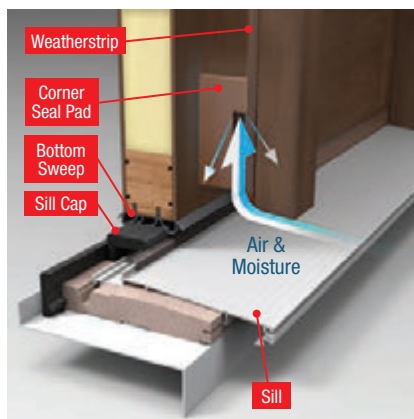

1. **3 Corner seal pads** (inswing only) complete the seal between the **sill cap**, **bottom sweep** and **weatherstrip** to help block potential pathways where wind-driven moisture can infiltrate the bottom corner of the door system.