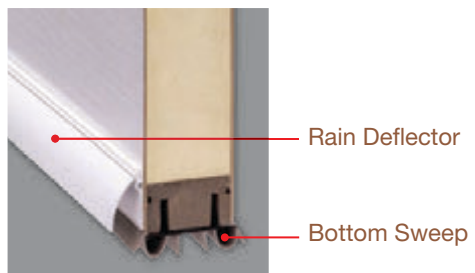

Bottom of door; exterior view.