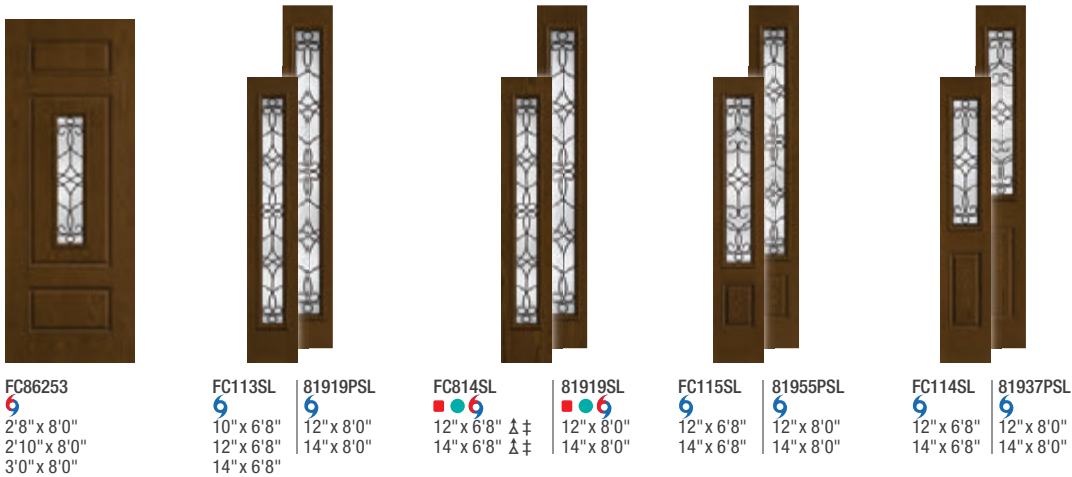

Salinas Glass *Continues on next page.*

Key

- No Stile Lines
- ✗ Wrought Iron (1W)
- Vented Sidelite (No Impact)
  (6'6" & 6'8" only in 12" & 14")
  (8'0" only in 14")
- 6 WBDR Options
- 6 WBDR / HVHZ Options
- Δ 6'6" Height Available
- ‡ 7'0" Height Available