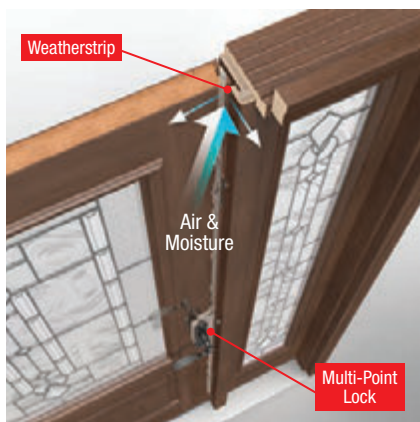

1. **5 Multi-point locking system** (recommended) engages the **door** and **frame** at three points from top to bottom, helping to preserve the **weatherstrip's** seal even under wind pressure.