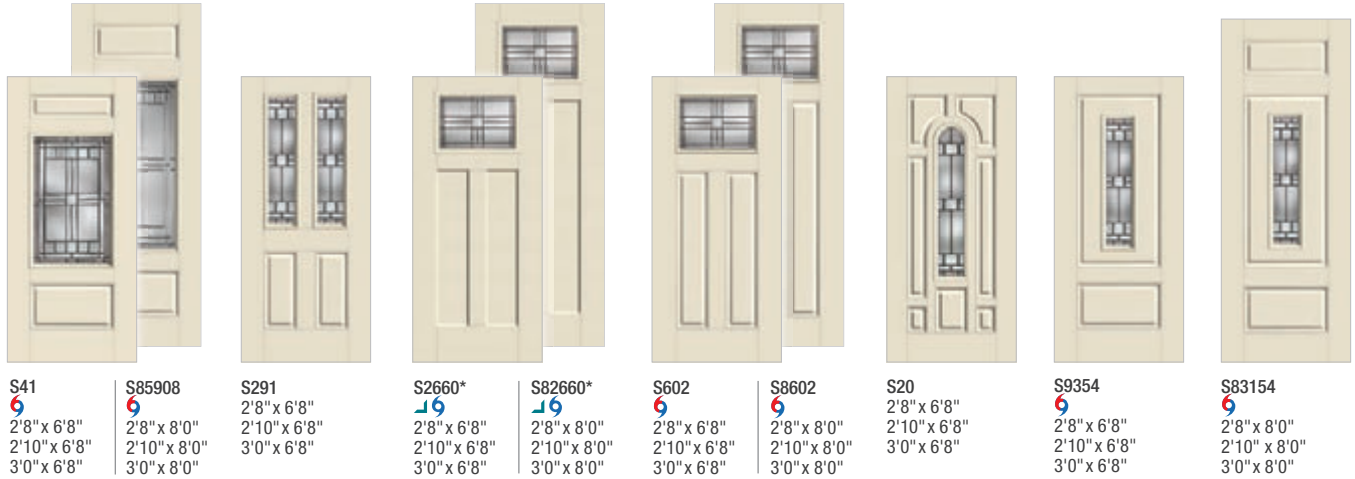

S41 6 2'8" x 6'8" 2'10" x 6'8" 3'0" x 6'8"	S85908 6 2'8" x 8'0" 2'10" x 8'0" 3'0" x 8'0"	S291 6 2'8" x 6'8" 2'10" x 6'8" 3'0" x 6'8"	S2660* 6 2'8" x 6'8" 2'10" x 6'8" 3'0" x 6'8"	S82660* 6 2'8" x 8'0" 2'10" x 8'0" 3'0" x 8'0"	S602 6 2'8" x 6'8" 2'10" x 6'8" 3'0" x 6'8"	S8602 6 2'8" x 8'0" 2'10" x 8'0" 3'0" x 8'0"	S20 6 2'8" x 6'8" 2'10" x 6'8" 3'0" x 6'8"	S9354 6 2'8" x 6'8" 2'10" x 6'8" 3'0" x 6'8"	S83154 6 2'8" x 8'0" 2'10" x 8'0" 3'0" x 8'0"