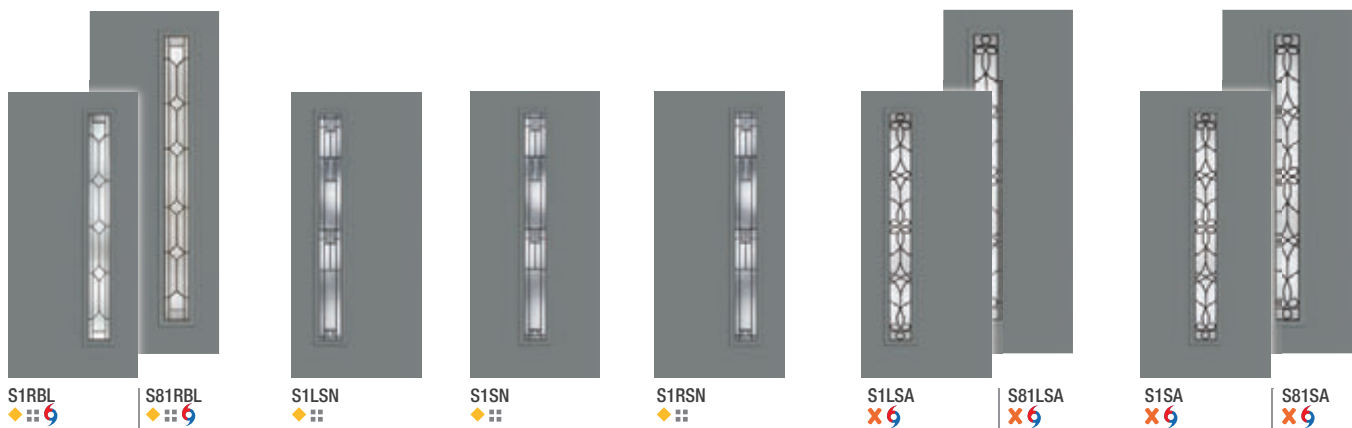

S1RBL
◆ ■ 6

S81RBL
◆ ■ 6

S1LSN
◆ ■

S1SN
◆ ■

S1RSN
◆ ■

S1LSA
X 6

S81LSA
X 6

S1SA
X 6

S81SA
X 6