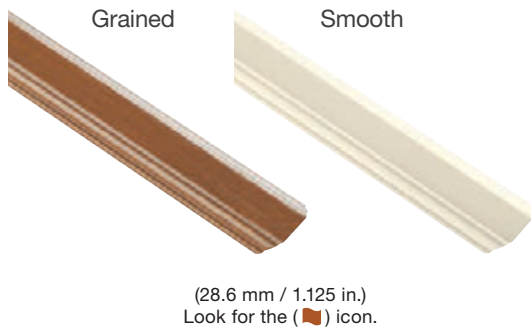

SDL Bar Options