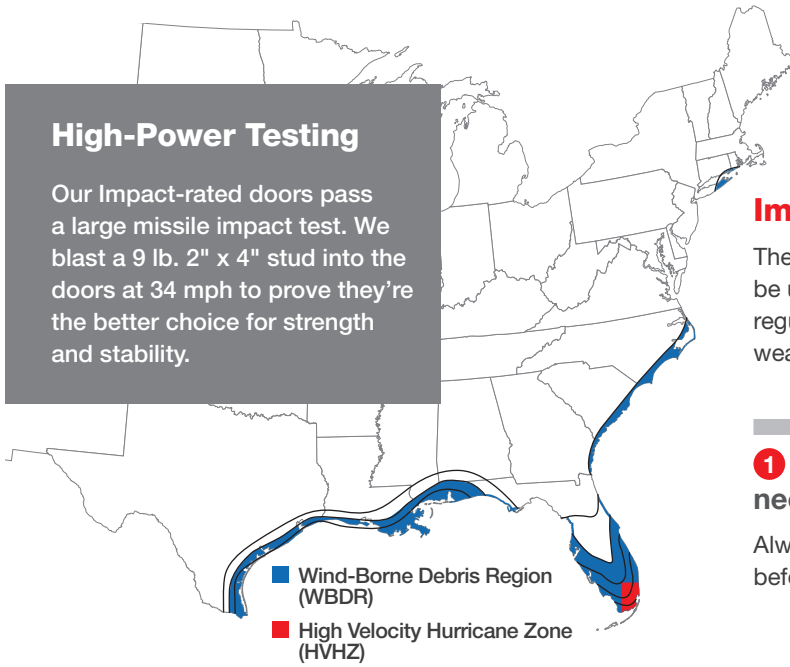

Tough When You Need It. Beautiful Always.

High-Power Testing

Our Impact-rated doors pass a large missile impact test. We blast a 9 lb. 2" x 4" stud into the doors at 34 mph to prove they're the better choice for strength and stability.

Impact-Rated Products

Therma-Tru offers Impact-rated doors and glass that can be used to meet high-wind and coastal region codes and regulations, offering excellent performance in extreme weather conditions while providing added protection.

1 Use the map as a guide to find out if you need product for WBDR or HVHZ.

Always confirm building code requirements in your area before buying.*