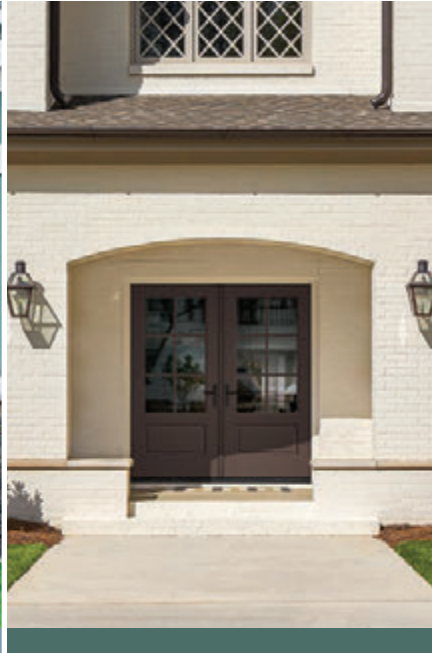

2020 Trends

The entry becomes a personal statement about the home in 2020. Design trends will blend together with a focus on relaxation as homeowners look to create a place of comfort and style. In addition, modern details will cross over into traditional and casual spaces with simplistic elements that add updated appeal.

Explore the 2020 Trends and the Therma-Tru® products that bring them to life at thermatru.com/trends.