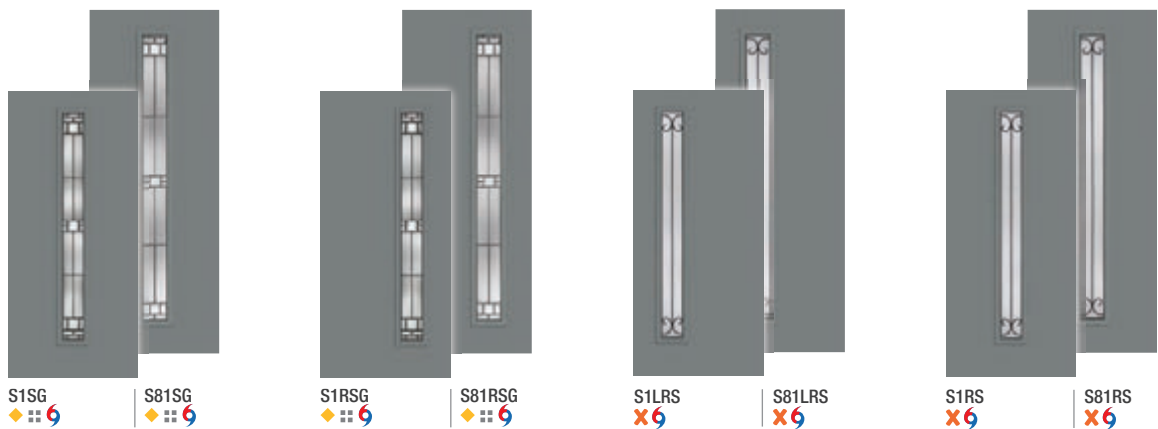

S1SG
◆ ■ 6

S81SG
◆ ■ 6

S1RSG
◆ ■ 6

S81RSG
◆ ■ 6

S1LRS
X 6

S81LRS
X 6

S1RS
X 6

S81RS
X 6

Línea Continues on next page.

Privacy & Textured Glass Options

Add the code to the blank in the style number for the desired door and glass combination. For details on glass options, see page 230.

XG = Geometric
XE = Satin Etch

XC = Chord
XJ = Chinchilla

XR = Rainglass
XN = Granite

Key

- Low-E Glass (LE)
- Black Nickel Caming (1D)
- Brushed Nickel Caming (1C)
- Brass Caming (1A)
- X Wrought Iron (1W)
- 6 WBDR / HVHZ Options