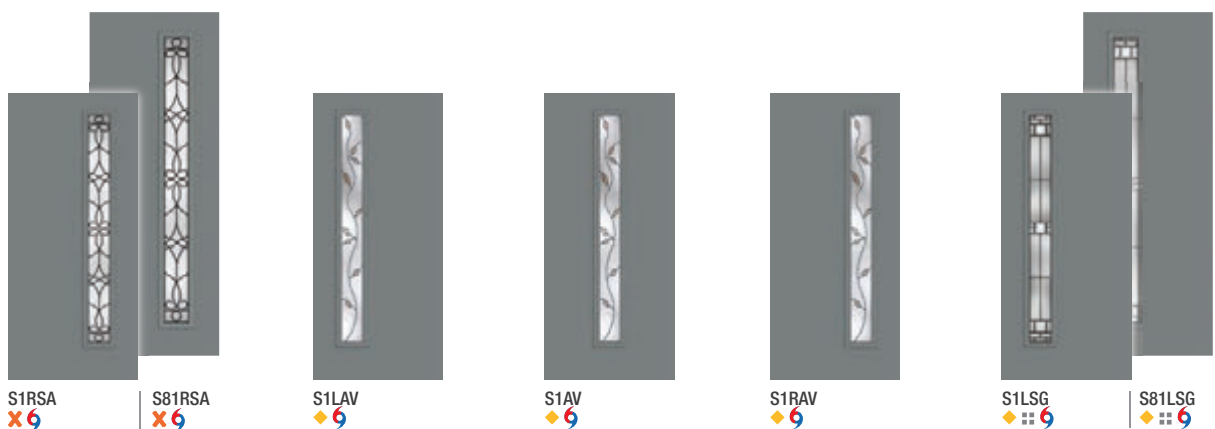

S1RSA
X 6

S81RSA
X 6

S1LAV
◆ 6

S1AV
◆ 6

S1RAV
◆ 6

S1LSG
◆ ■ 6

S81LSG
◆ ■ 6