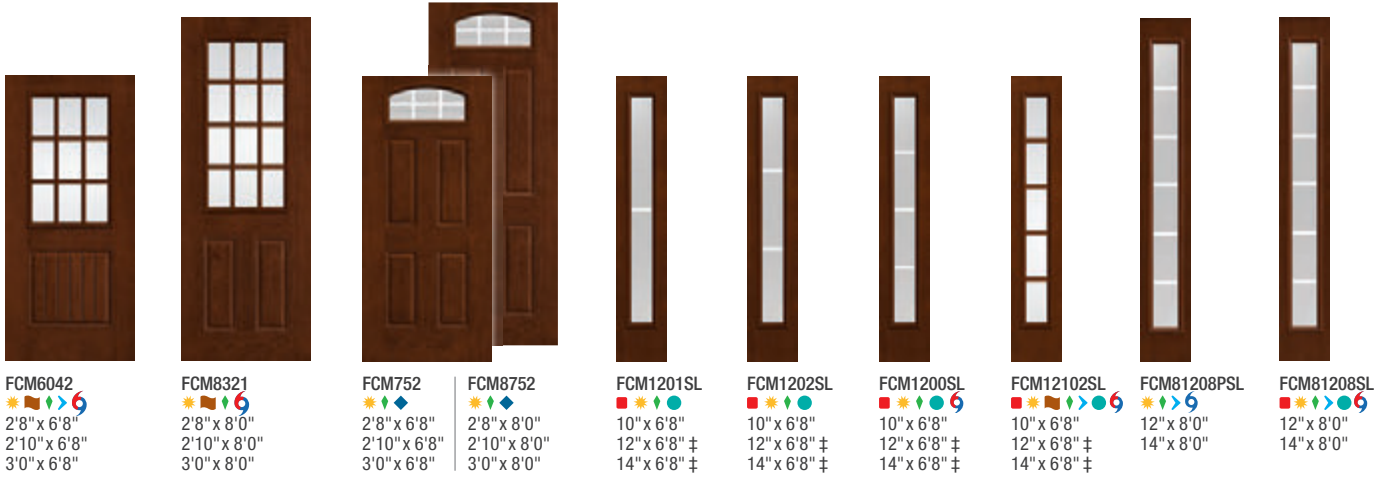

*Not recommended for use behind storm doors or to be painted dark colors, if exposed to direct sunlight.
Note: See page 275 for important product details that may help with your purchase decision.