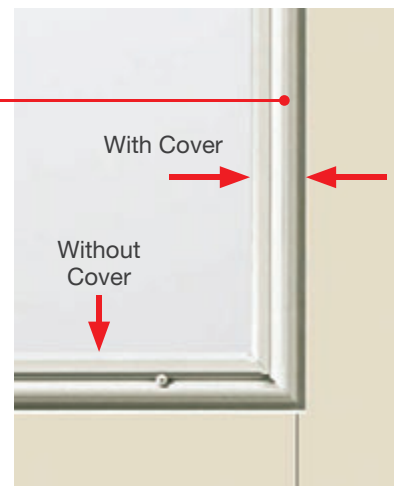

Impact Lip-Lite Frame

Features durable, paintable aluminum construction. An attractive scrolled profile gives a thin, sleek appearance and a screw channel cover helps hide unsightly screws.