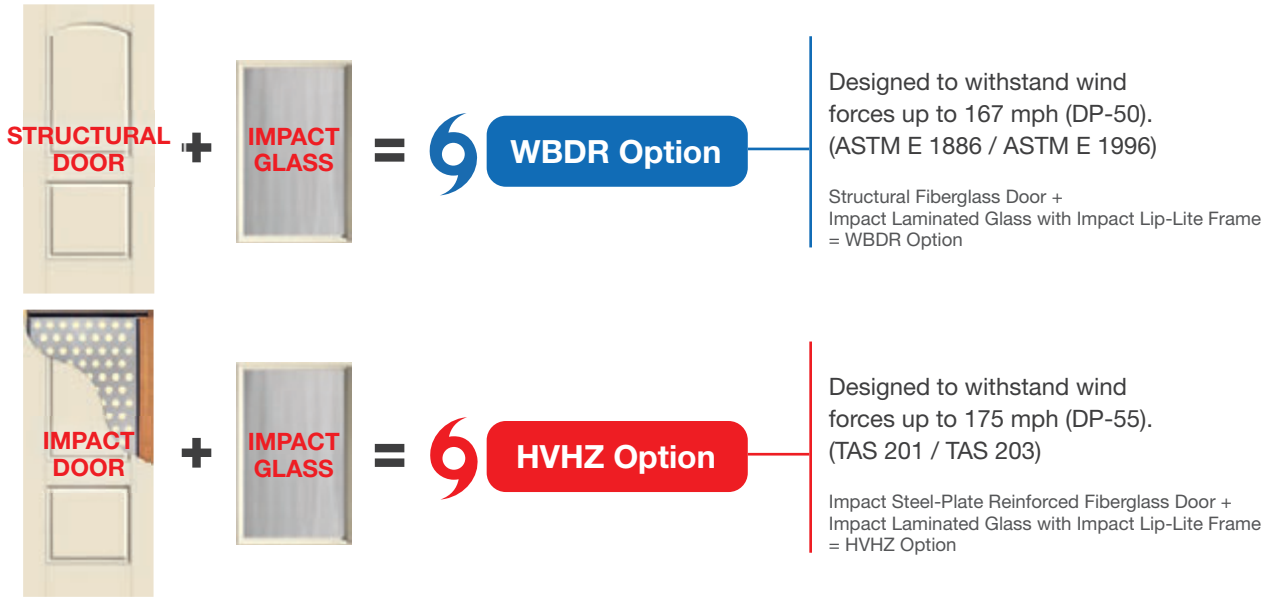

2 Use the icons to find available Therma-Tru® product options in this catalog.

WBDR / HVHZ Options: Look for this icon to find door and sidelite styles that can be configured for WBDR or HVHZ.

3 Verify that there is a Therma-Tru product approval specific to your area for the door system configuration before buying.*

4 Make sure the product is installed in compliance with the product approval to meet building codes.

The performance of the door system depends on how it is installed. Proper installation is required to comply with building codes.

*Product approvals show that the door system meets applicable codes when selected, assembled and installed as instructed. Note: See your Therma-Tru seller or visit www.thermatru.com for product approvals and installation instructions. Always confirm building code requirements in your area before buying. Follow weather and news reports to assess severe weather situations and obey local authorities' shelter and evacuation orders. No product guarantees safety for persons or property, nor makes any premises hurricane- or impact-proof.