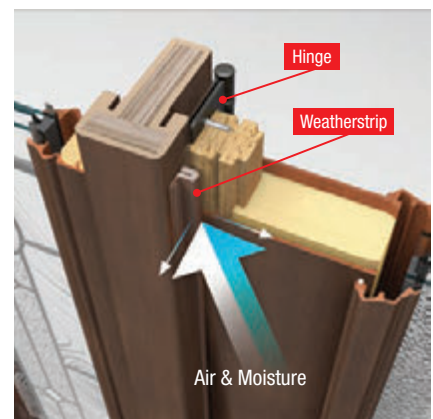

1. **4 Hinges** position the **door** to properly compress the **weatherstrip** to help form a tight, even seal against air and moisture infiltration when the door closes.