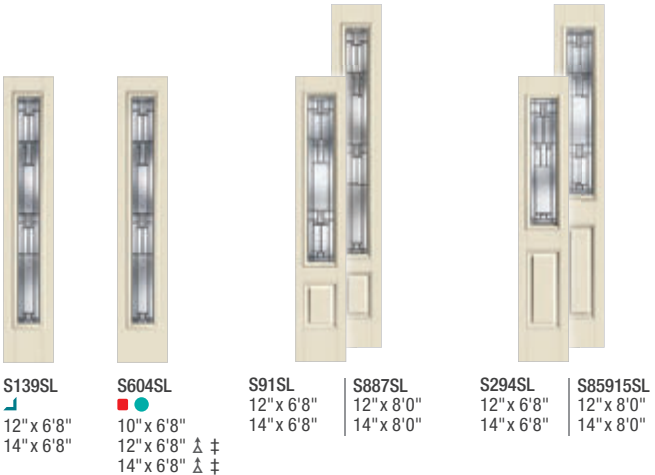

19055T
3'0" door + (2) 12" sidelites
3'0" door + (2) 14" sidelites
Continuous Sill Systems Only

19520T
3'0" door + (2) 12" sidelites
3'0" door + (2) 14" sidelites
Continuous Sill Systems Only

Transoms can be stained or painted to match a Fiber-Classic or Smooth-Star door system.