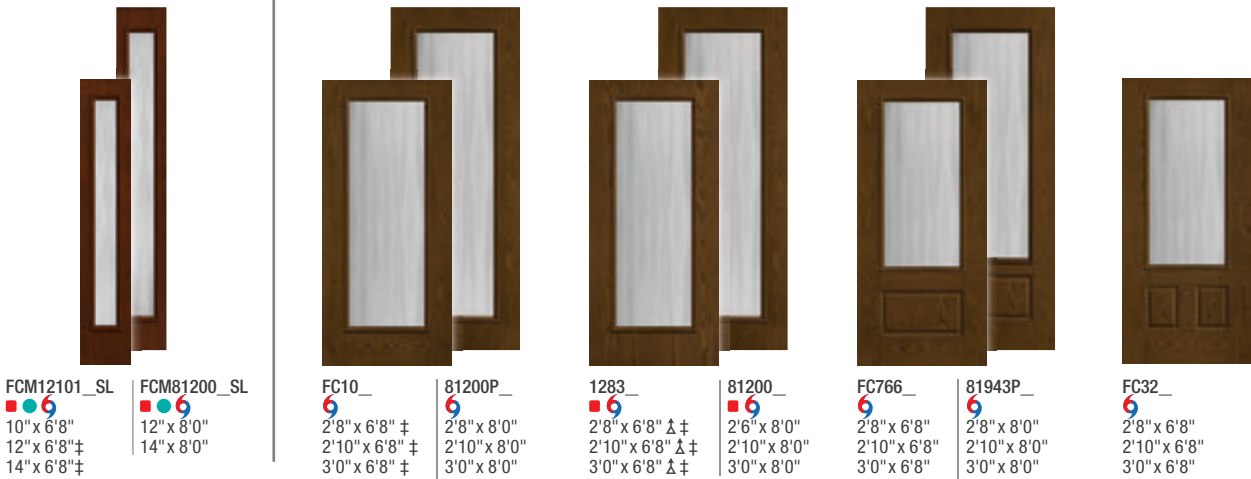

Fiber-Classic® Oak

FCM12101_SL 6 10" x 6'8" 12" x 6'8" ‡ 14" x 6'8" ‡	FCM81200_SL 6 12" x 8'0" 14" x 8'0"	FC10_ 6 2'8" x 6'8" ‡ 2'10" x 6'8" ‡ 3'0" x 6'8" ‡	81200P_ 6 2'8" x 8'0" 2'10" x 8'0" 3'0" x 8'0"	1283_ 6 2'8" x 6'8" Δ ‡ 2'10" x 6'8" Δ ‡ 3'0" x 6'8" Δ ‡	81200_ 6 2'6" x 8'0" 2'10" x 8'0" 3'0" x 8'0"	FC766_ 6 2'8" x 6'8" 2'10" x 6'8" 3'0" x 6'8"	81943P_ 6 2'8" x 8'0" 2'10" x 8'0" 3'0" x 8'0"	FC32_ 6 2'8" x 6'8" 2'10" x 6'8" 3'0" x 6'8"