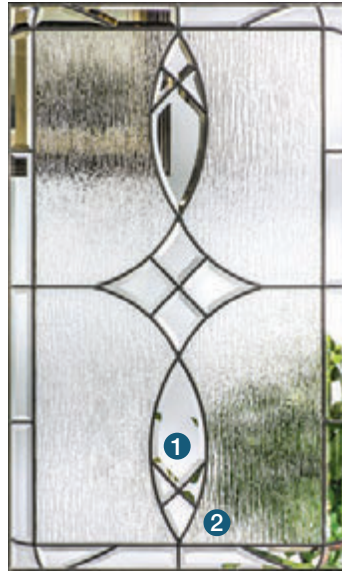

Decorative & Specialty Glass Designs

Blackstone® Page 121

Traditional English design meets
① clear curved bevels, ② rainglass
and coming to create the distinctive
styling of Blackstone. Entries get
the best of both privacy and
simple refinement.

Black Nickel