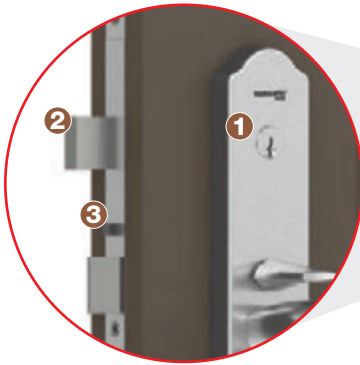

Hardware

Multi-Point Locking Systems (MPLS) (Recommended)

Engages the door and frame at three critical points from top to bottom for enhanced stability compared to traditional deadbolt assemblies. Features premium stainless steel construction that resists corrosion.

Grip-Style MPLS

Grip-style handlesets offer an intuitive approach to the multi-point locking system with on-trend aesthetics. A simple 90-degree twist of the thumbturn (interior) or a key (exterior) is all it takes to engage the door frame at three points with no need to lift the handleset lever. An integrated mishandling device protects the door and frame from accidental damage. Features deadbolt located above handleset.

(Highly recommended for 8'0" fiberglass doors. Active option only. Not available for door systems with an astragal. Not recommended for steel doors. Strike plate package available.)