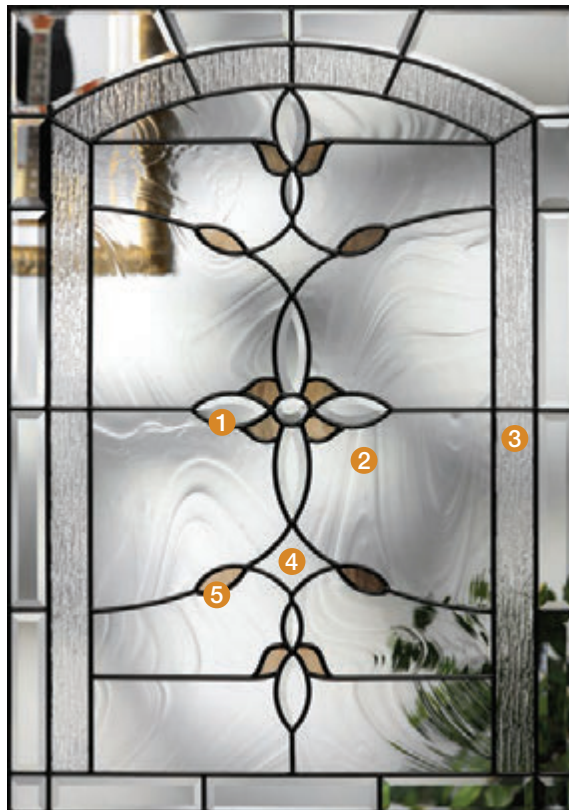

Black Nickel

Note: Glass privacy ratings may be more or less than indicated, based on glass design and size of glass. Glass designs may differ from depiction due to size and hand craftsmanship of glass. See your Therma-Tru seller or visit www.thermatru.com for details on glass privacy ratings and designs.