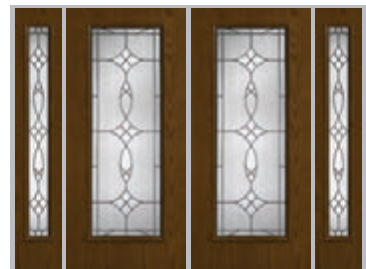

Double Doors with
Vented Sidelites (Inswing Only)

Note: No Impact options available for vented sidelites.

Top: Smooth-Star Door – S8200; Granite Glass, Sidelites – S81086XNSL