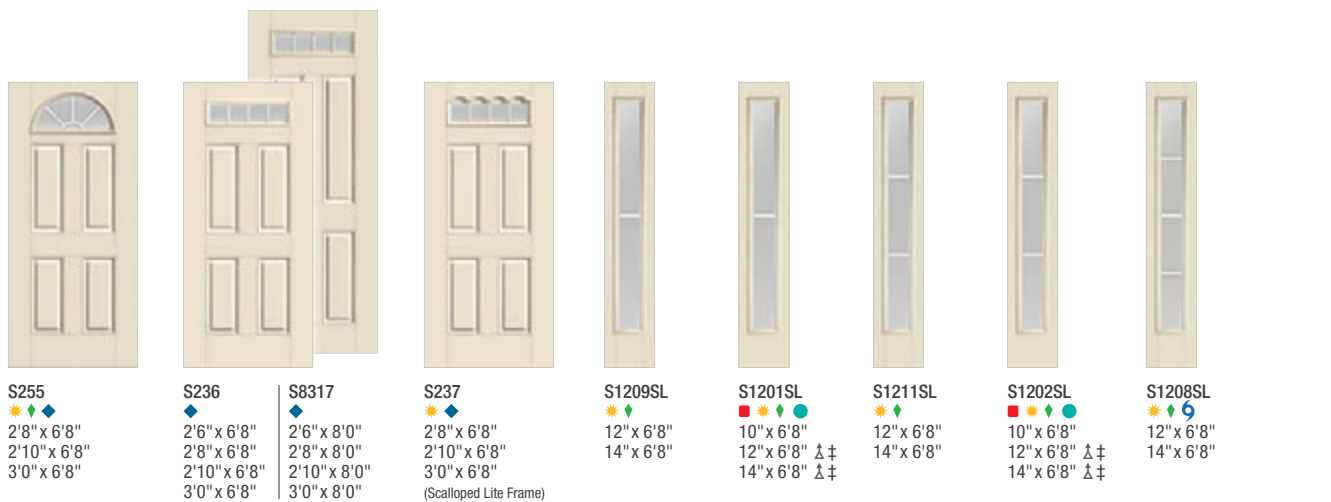

Clear Glass with Divided Lites *Continues on next page.*

Look for the (♦) for flush-glazed options on pages 176–180.

Key

- No Stile Lines
- ★ Low-E Glass (LE)
- ▢ Simulated Divided Lites (SDL)
- ♦ Flat or Contour, White or Color Grilles Between Glass (GBGF / GBGC)
- Removable Wood Grilles (RG)
- Fixed Grilles (FXG)
- Vented Sidelite (No Impact)
  (6'6" & 6'8" only in 12" & 14")
  (8'0" only in 14")
- 6 WBDR Options
- 6 WBDR / HVHZ Options
- † 6'6" Height Available
- ‡ 7'0" Height Available