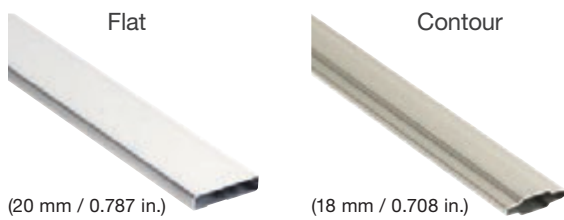

GBG Bar Options