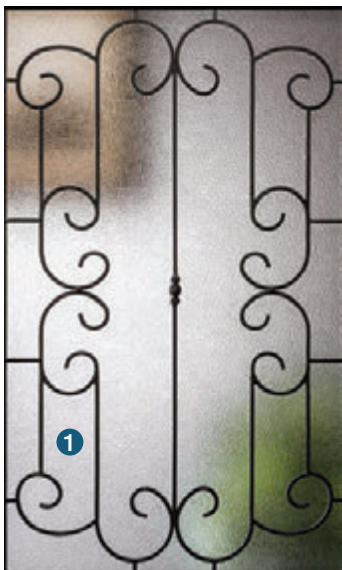

Riserva® Page 144

Riserva decorative glass features a combination of linear and curved wrought iron elements that create a simple yet graceful design. Riserva features **1** oceana glass for privacy with a look that enhances a wide variety of home styles, including Mediterranean, Old World and Southwest.

Glass Privacy Rating

Wrought Iron