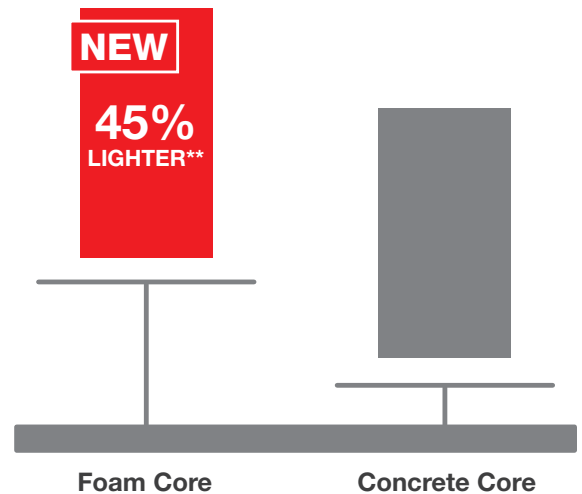

*To confirm fire door requirements in your jurisdiction, always check with your local building code authority.

**Comparison of 20-minute foam core Fire-rated door to a 20-minute concrete core Fire-rated door with similar style. Note: To see the full results of third-party Intertek, Warnock-Hersey testing, visit www.thermatru.com/performance.

Top: Fiber-Classic Mahogany Collection Door – FMF205, Finish – Driftwood