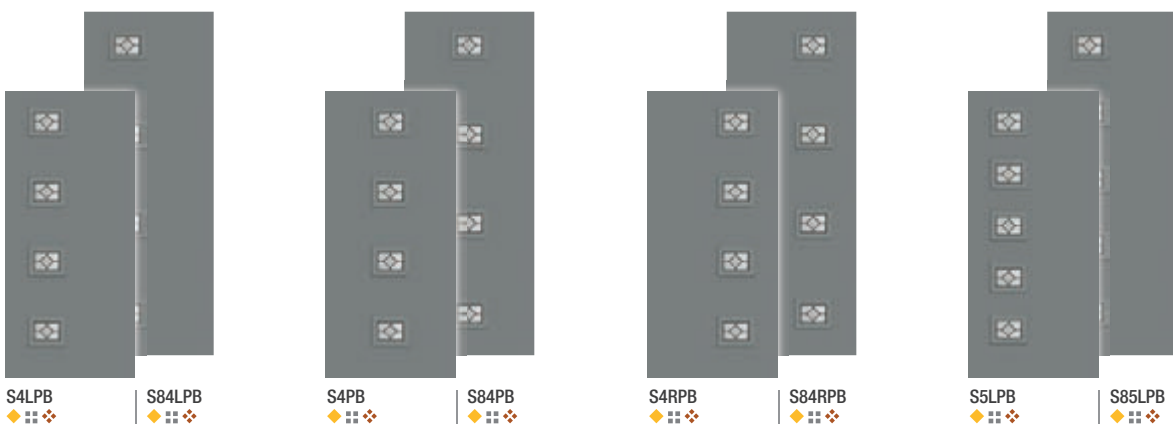

Echo

Note: Product images show exterior side of door.

Wood-Grained Fiberglass: Mahogany or Oak (Shown in Driftwood stain.)	Smooth Fiberglass	Steel

It's your decision, by design.
Select a look for the door and sidelites. Choose a material. Find an available glass design and frame to complete the statement. Stain or paint it any color. Explore all the possible combinations at thermatru.com/pulse.

Note: Door and sidelite styles shown in smooth fiberglass with flat lite frame. To see styles in other material choices, go to thermatru.com/pulse.