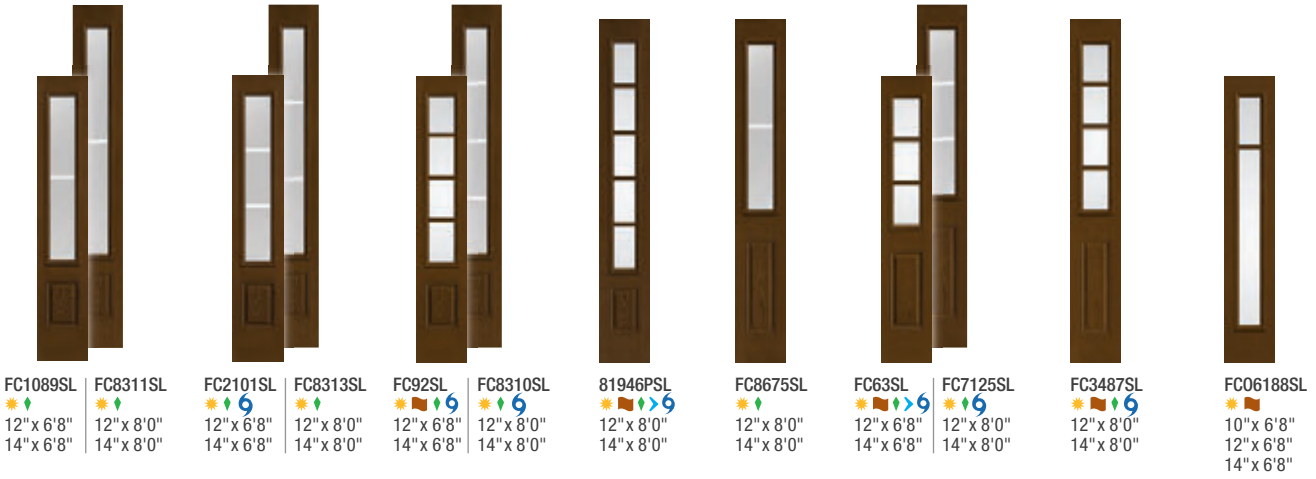

6 WBDR Options

6 WBDR / HVHZ Options

⚠ 6'6" Height Available

‡ 7'0" Height Available

S2106 ★ 2'8" x 6'8" 2'10" x 6'8" 3'0" x 6'8"	S2107 ★ 2'8" x 6'8" 2'10" x 6'8" 3'0" x 6'8"	S2108 ★ 2'8" x 6'8" 2'10" x 6'8" 3'0" x 6'8"	S82 ★ 2'8" x 6'8" 2'10" x 6'8" 3'0" x 6'8"	S1089 ★ 2'8" x 6'8" 2'10" x 6'8" 3'0" x 6'8"	S8311 ★ 2'8" x 8'0" 2'10" x 8'0" 3'0" x 8'0"	S2101 ★ 2'8" x 6'8" 2'10" x 6'8" 3'0" x 6'8"	S8313 ★ 2'8" x 8'0" 2'10" x 8'0" 3'0" x 8'0"	S2102 ★ 2'8" x 6'8" 2'10" x 6'8" 3'0" x 6'8"	S8316 ★ 2'8" x 8'0" 2'10" x 8'0" 3'0" x 8'0"
---	---	---	---	---	---	---	---	---	---