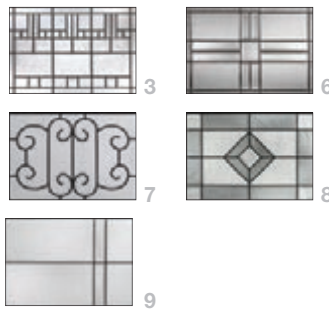

Available for Ari.

- 1 Blackstone®
- 2 Crystalline™
- 3 Sedona
- 4 Salinas®
- 5 Avonlea®
- 6 Saratoga™
- 7 Riserva®
- 8 Pembridge™
- 9 Axis®

Available for Echo.