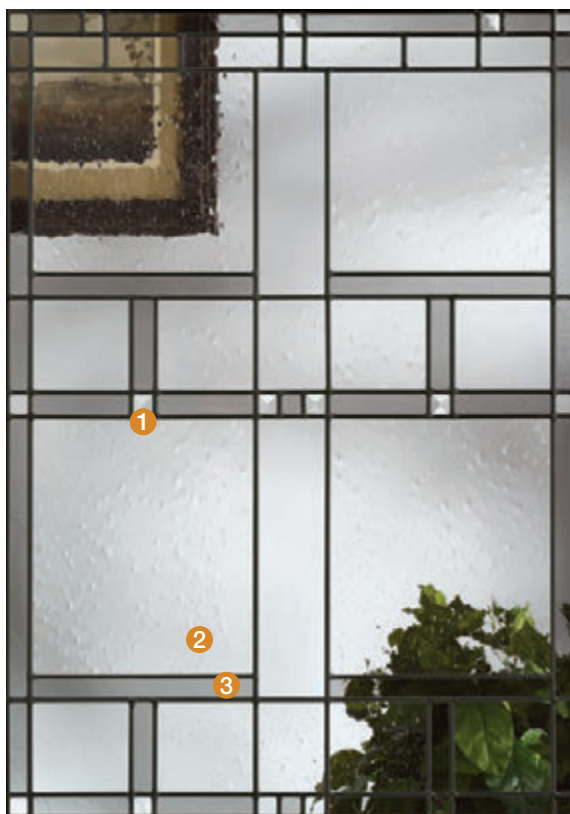

Homeward™

The balanced Mission-style pattern of Homeward invites light to cascade through its distinctive ① clear bevels, ② seeded glass and ③ gray artique glass.

An ideal complement for a Transitional home design.

Available in:
American Style Collection™
Mahogany Collection™
Rustic Collection™
Oak Collection™
Canvas Collection.

Black Nickel