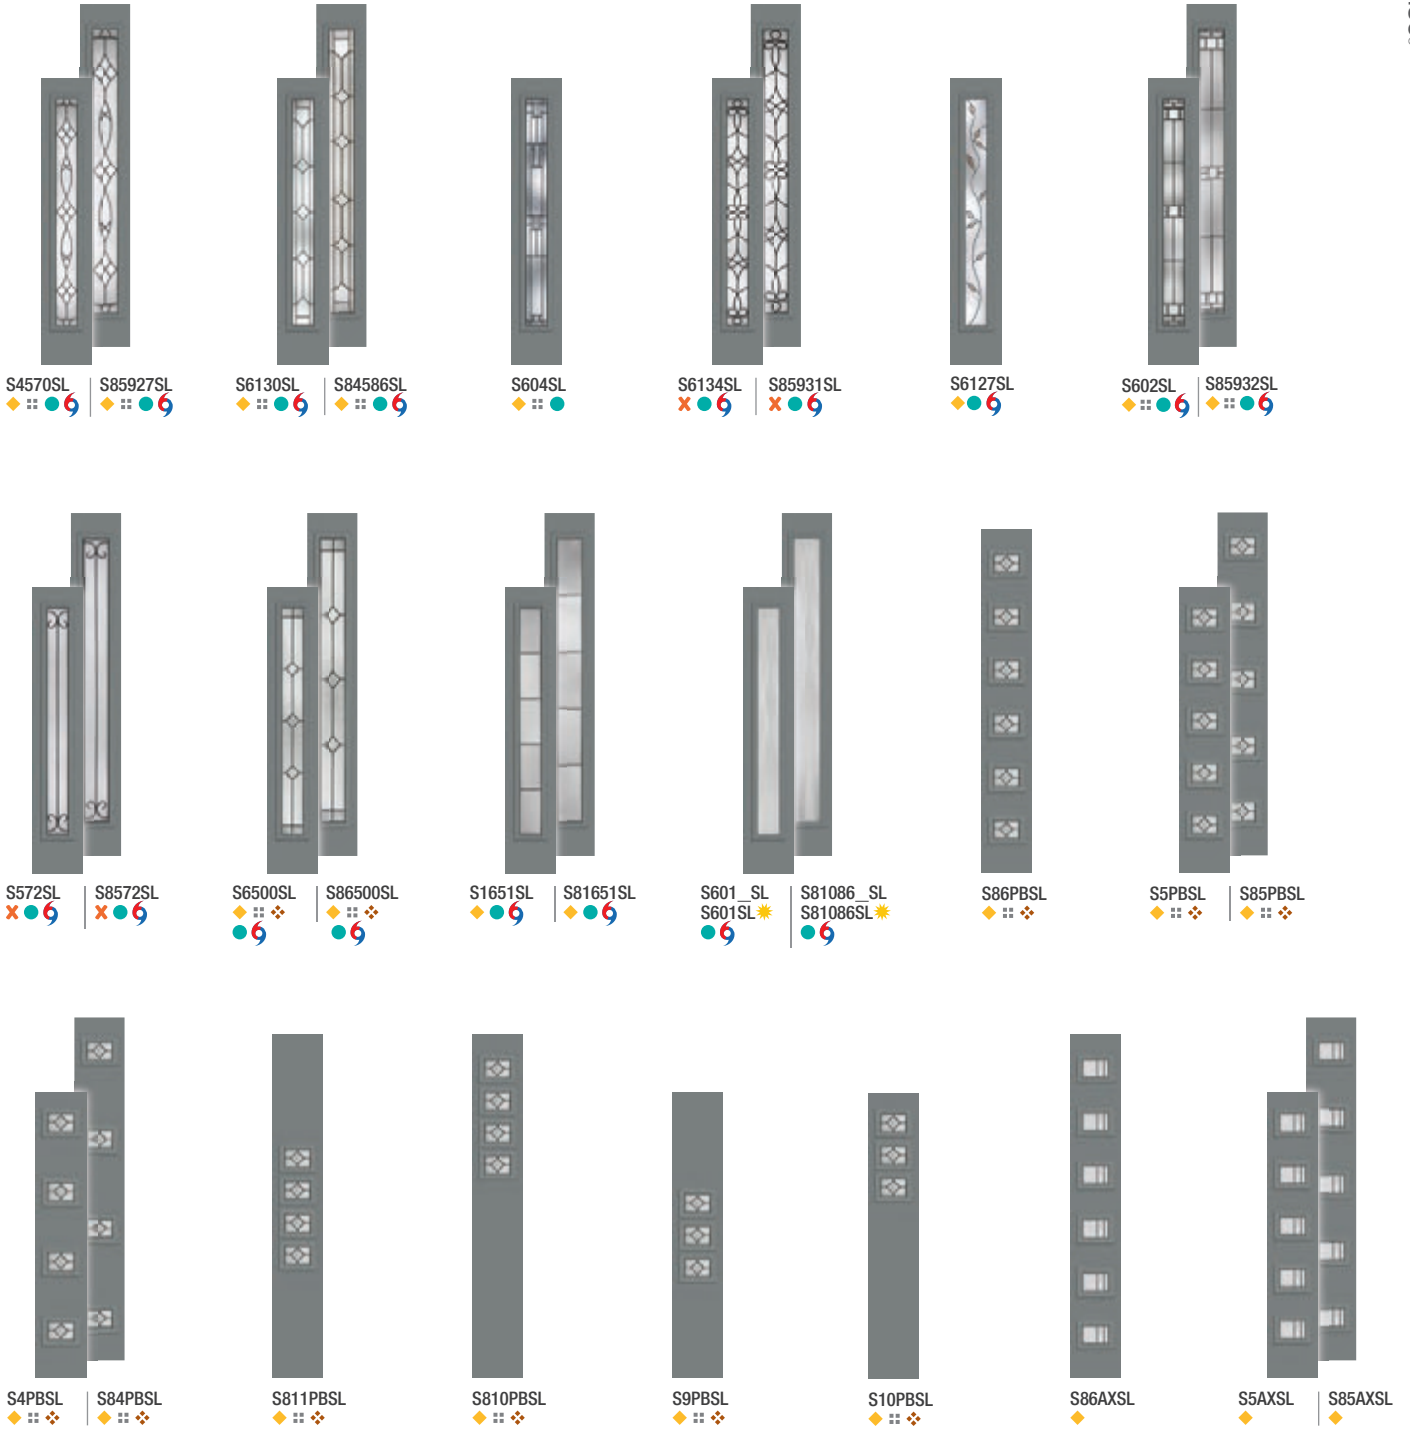

Sidelites

Note: Product images show exterior side of door.

Sidelites *Continue on next page.*

Privacy & Textured Glass Options

Add the code to the blank in the style number for the desired door and glass combination. For details on glass options, see page 230.

XG = Geometric
XE = Satin Etch

XC = Chord
XJ = Chinchilla

XR = Rainglass
XN = Granite

Key

- Low-E Glass (LE)
- Black Nickel Caming (1D)
- Brushed Nickel Caming (1C)
- Brass Caming (1A)
- Wrought Iron (1W)
- Vented Sidelite (No Impact)
  (6"8" only in 12" & 14")
  (8"0" only in 14")
- WBDR / HVHZ Options