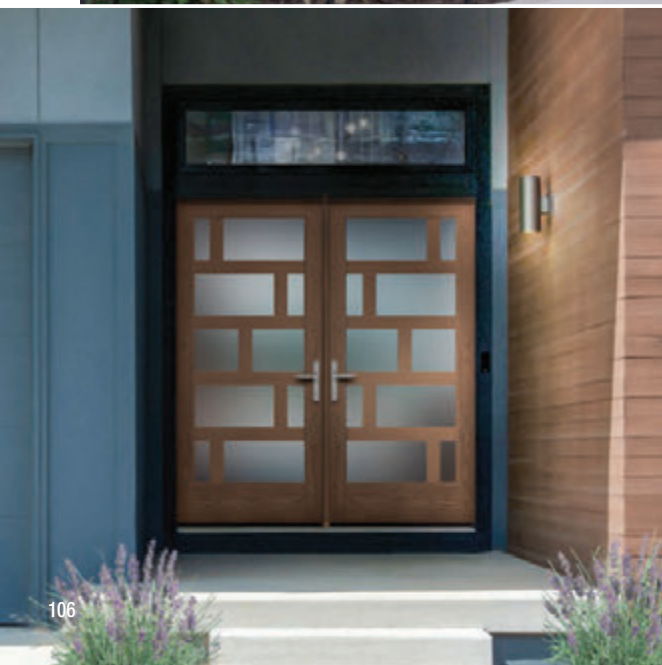

Fiber-Classic® & Smooth-Star® Fiberglass Doors

Fiber-Classic® & Smooth-Star®

Great style for any home.

With many door styles in common and glass families that cross over between door collections, Fiber-Classic and Smooth-Star offers flexible options to fit virtually every entrance from front entry to patio to utility doors at an excellent value.

Top: Smooth-Star Door – S1100; Low-E Glass with GBGs, Sidelites – S2009SL
Bottom: Fiber-Classic Oak Collection, Satin Etch Glass with SDLs, Doors – FC685LXE, FC685RXE, Finish – Driftwood
Right Page: Fiber-Classic Mahogany Collection, Pembridge Glass, Door – FCM86550