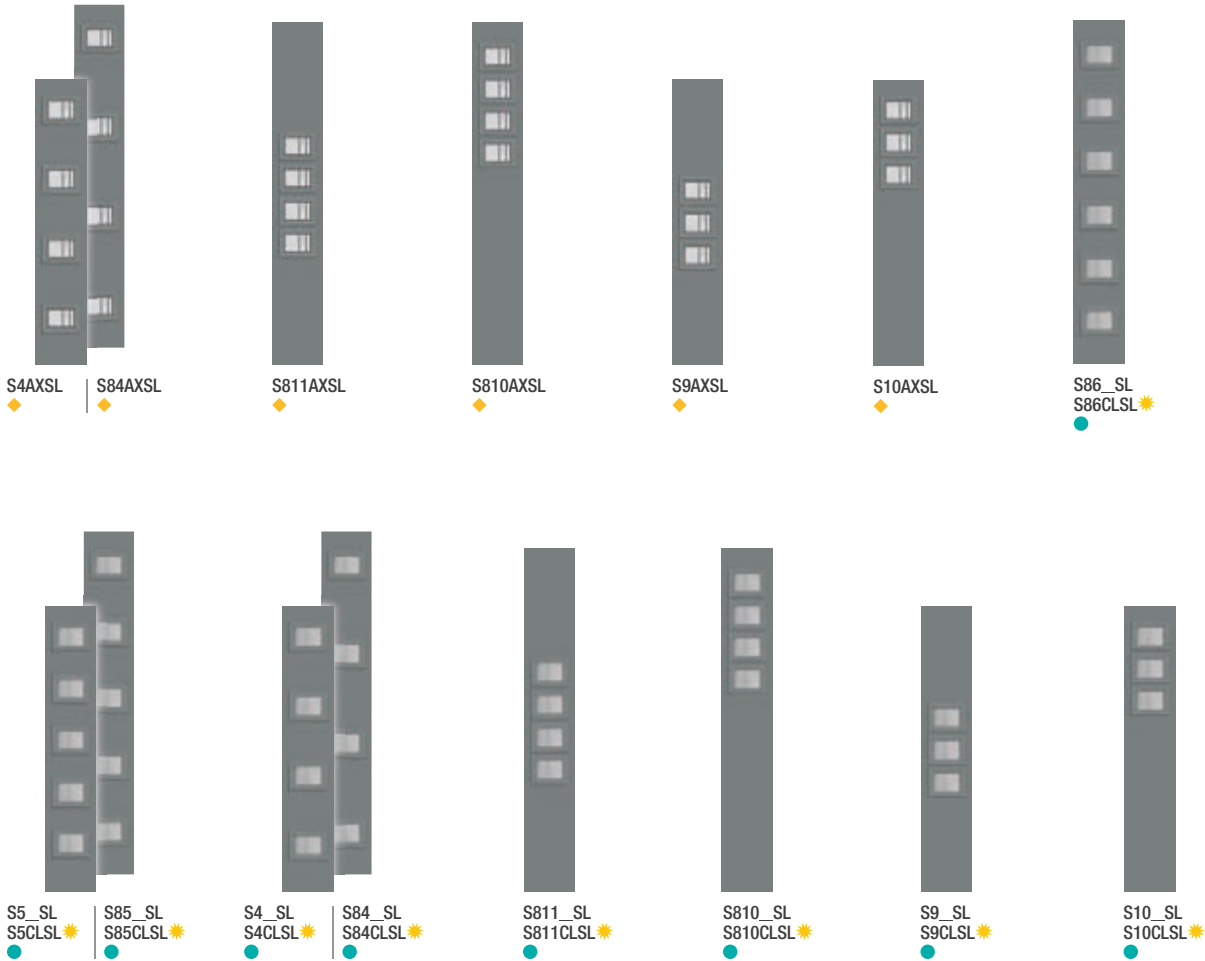

Sidelites *Continued*

Pulse®

Privacy & Textured Glass Options
 Add the code to the blank in the style number for the desired door and glass combination. For details on glass options, see page 230.

XG = Geometric	XJ = Chinchilla
XE = Satin Etch	XR = Rainglass
XC = Chord	XN = Granite