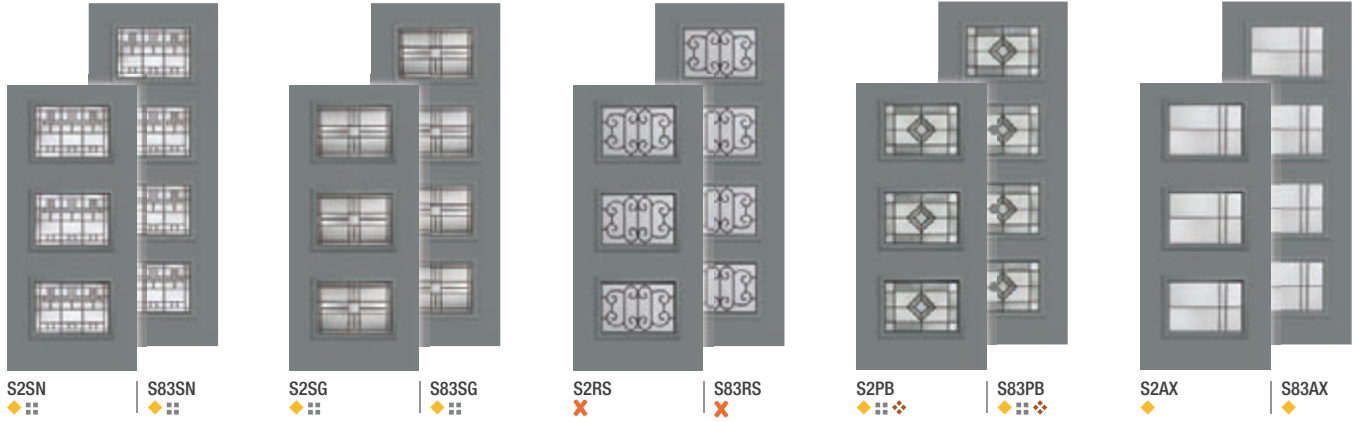

Ari

Note: Product images show exterior side of door.