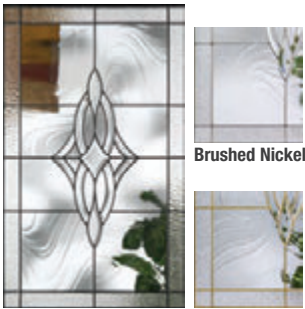

Black Nickel   Brass
Wellesley™ Page 207
Glass Privacy Rating: **6**