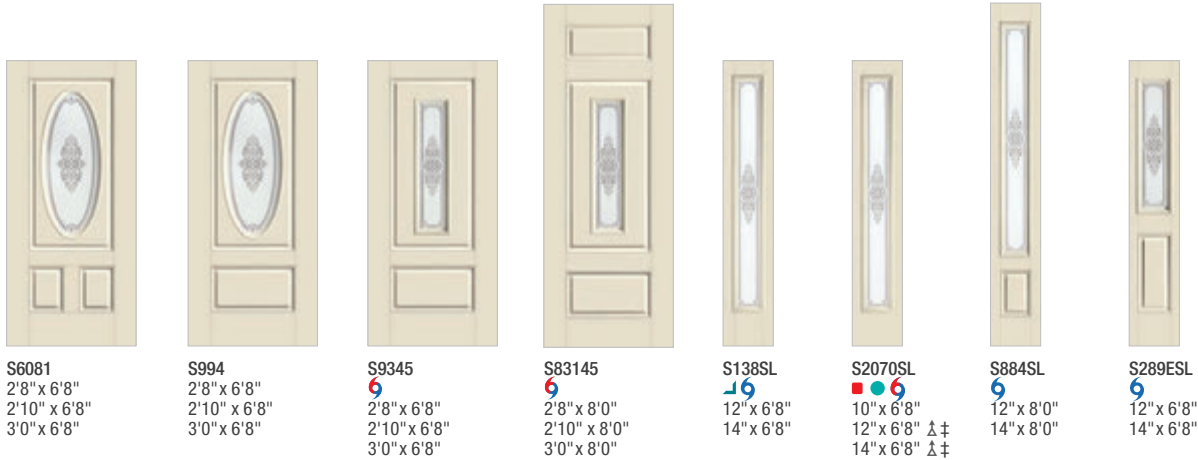

 6'6" Height Available

 7'0" Height Available

Frosted Images Glass *Continues on next page.*

Optional Dentil Shelf*

4-Block Dentil Shelf
 Available for all Craftsman-style
 Smooth-Star doors.

S6081 2'8" x 6'8" 2'10" x 6'8" 3'0" x 6'8"	S994 2'8" x 6'8" 2'10" x 6'8" 3'0" x 6'8"	S9345 9 2'8" x 6'8" 2'10" x 6'8" 3'0" x 6'8"	S83145 9 2'8" x 8'0" 2'10" x 8'0" 3'0" x 8'0"	S138SL 16 12" x 6'8" 14" x 6'8"	S2070SL 6 10" x 6'8" 12" x 6'8" Δ ‡ 14" x 6'8" Δ ‡	S884SL 9 12" x 8'0" 14" x 8'0"	S289ESL 6 12" x 6'8" 14" x 6'8"
--	---	---	--	---	---	--	---