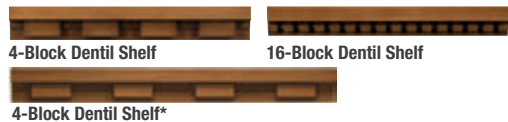

19200T
 ☀️
 3'0" Door Only

19210T
 ☀️
 12" & 14"
 Sidelite Only

Key

- ☀️ Flush-Glazed Glass (FG)
- ☀️ Low-E Glass (LE)
- ☀️ Simulated Divided Lites (SDL)

Optional Dentil Shelves

4-Block Dentil Shelf

16-Block Dentil Shelf