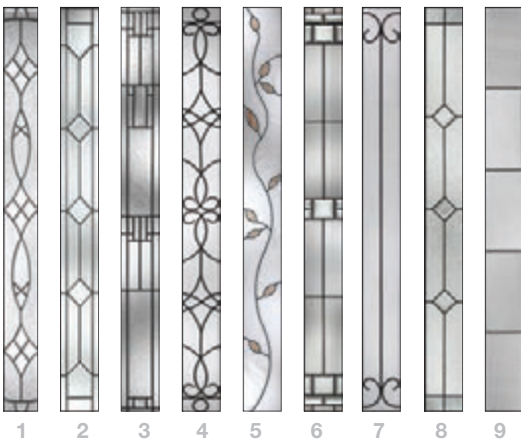

Decorative Glass

Available for Línea.