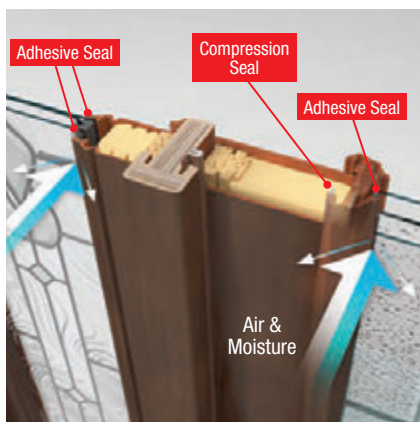

1. **6 Lip-lite frame** (shown right) features a **compression seal** against weather on the outside of the **door** and an **adhesive seal** against weather on the outside of the **glass**. **Flush-glazed glass** (shown left) is built directly into the door without a Lip-lite frame, featuring a **high-performance adhesive weather seal** inside and out.

A Complete Door System

More than beautiful doors and glass; a complete door system includes the components used to assemble it. We manufacture or specify every aspect of a complete door system. The Therma-Tru® genuine components shown here are our premium options for long-lasting durability.

NEW

Composite Door Frame*

A Therma-Tru composite door frame featuring Tru-Guard™ composite technology provides a rot-free solution engineered to work together with rot-resistant Therma-Tru doors and components.

Composite Adjustable Sills

Inswing and outswing composite sills resist rotting and insects. Inswing adjustable sills help to maintain a tight seal over time.

Dual-Bulb / Dual-Fin Bottom Sweeps

(Inswing Only)

A dual-bulb, dual-fin design helps maintain tight contact with adjustable sill caps and creates added barriers against moisture.

Removable Weatherstrip

Resilient design compresses when closed and springs back when open, protected by a durable jacket, for long-lasting sealing power.

7-Shape Corner Seal Pads

(Inswing Only)

Innovative options include our patented jamb assembly, featuring the 7-shape corner seal pad which creates an air pocket that helps prevent a vacuum from wicking moisture up the weatherstrip.

Multi-Point Locking Systems

(Recommended)

Increased engagement between door and frame enhances stability and the homeowner's sense of security.

(Highly recommended for 8'0" and double fiberglass doors. Not recommended for steel doors.)

Ball-Bearing Hinges

Hinges with ball bearings protecting each hinge pivot, or "knuckle", offer added support and stability.

(Recommended for Classic-Craft doors, 8'0" doors, doors with glass, and Impact- and Fire-rated fiberglass doors.)

For more, including these additional component options, see pages 255–270:

Sill Pans, Rain Protection, Strike Plate and Astragals.

Tru-Defense: The Ultimate Protection

Therma-Tru fiberglass doors are available with our exclusive Tru-Defense system as an option. It integrates specific components engineered and tested to deliver outstanding protection in all kinds of weather conditions. And it's backed by a Warranty Rider that provides for cash reimbursement that may be used toward secondary damage to flooring and trim, and the labor to make repairs if water infiltration occurs.** Look for the (🛡️) icon. For details, visit www.thermatru.com/trudefense.

Water Infiltration Cash Reimbursement Limit