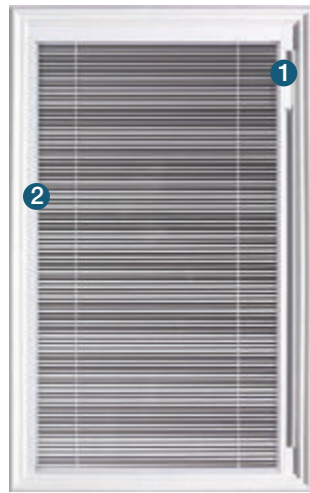

Internal Blinds Page 172

Internal blinds provide the privacy and convenience of a cordless blind enclosed between glass. A single-hand operator opens, closes and tilts the blinds to control the desired level of privacy and light.

- ① Single-Hand Operator
- ② Privacy Bar