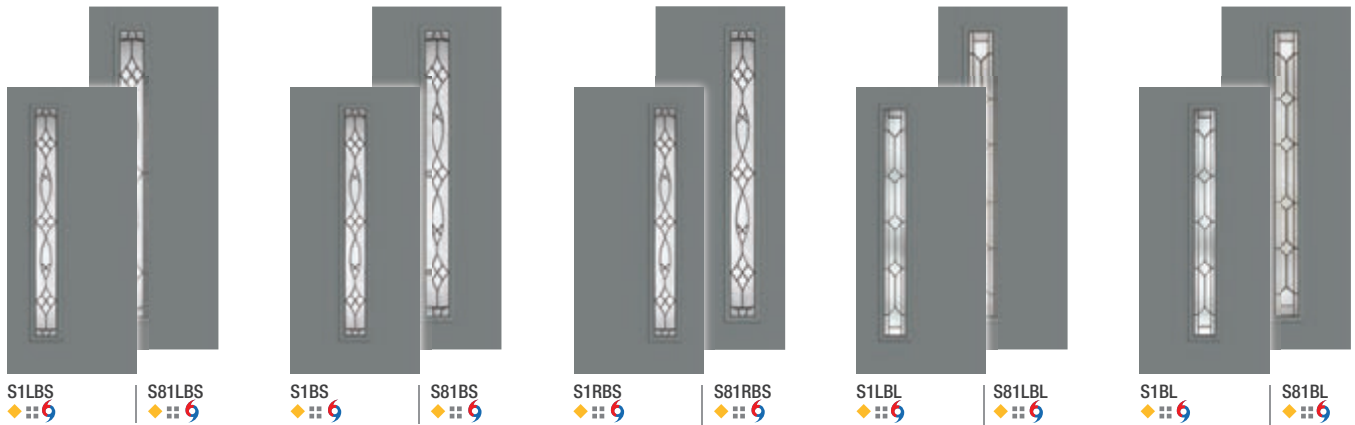

Línea

Note: Product images show exterior side of door.

Wood-Grained Fiberglass: Mahogany or Oak (Shown in Driftwood stain.)	Smooth Fiberglass	Steel

It's your decision, by design.
Select a look for the door and sidelites. Choose a material. Find an available glass design and frame to complete the statement. Stain or paint it any color. Explore all the possible combinations at thermatru.com/pulse.

Note: Door and sidelite styles shown in smooth fiberglass with flat lite frame. To see styles in other material choices, go to thermatru.com/pulse.

Note: See page 275 for important product details that may help with your purchase decision.
Top: Pulse Ari, Axis Glass with Scrolled Lite Frame, Door – S83AX, ©TheHouseDesigners.com