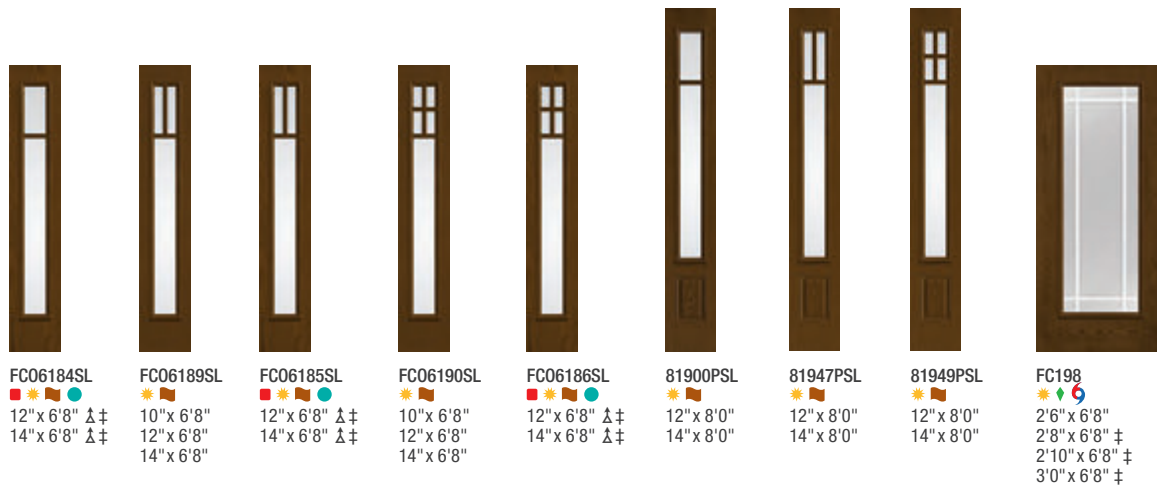

6 WBDR Options

6 WBDR / HVHZ Options

⚠ 6'6" Height Available

‡ 7'0" Height Available

S2106 ★ 2'8" x 6'8" 2'10" x 6'8" 3'0" x 6'8"	S2107 ★ 2'8" x 6'8" 2'10" x 6'8" 3'0" x 6'8"	S2108 ★ 2'8" x 6'8" 2'10" x 6'8" 3'0" x 6'8"	S82 ★ 2'8" x 6'8" 2'10" x 6'8" 3'0" x 6'8"	S1089 ★ 2'8" x 6'8" 2'10" x 6'8" 3'0" x 6'8"	S8311 ★ 2'8" x 8'0" 2'10" x 8'0" 3'0" x 8'0"	S2101 ★ 2'8" x 6'8" 2'10" x 6'8" 3'0" x 6'8"	S8313 ★ 2'8" x 8'0" 2'10" x 8'0" 3'0" x 8'0"	S2102 ★ 2'8" x 6'8" 2'10" x 6'8" 3'0" x 6'8"	S8316 ★ 2'8" x 8'0" 2'10" x 8'0" 3'0" x 8'0"
---	---	---	---	---	---	---	---	---	---