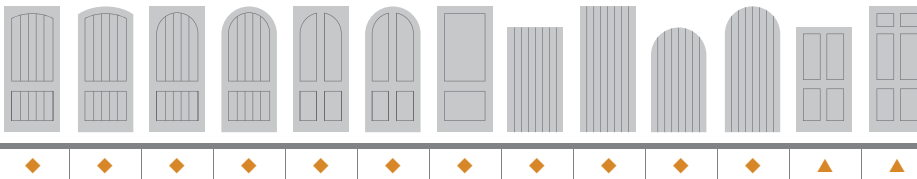

6'8" & 8'0" Solid-Panel Door Styles