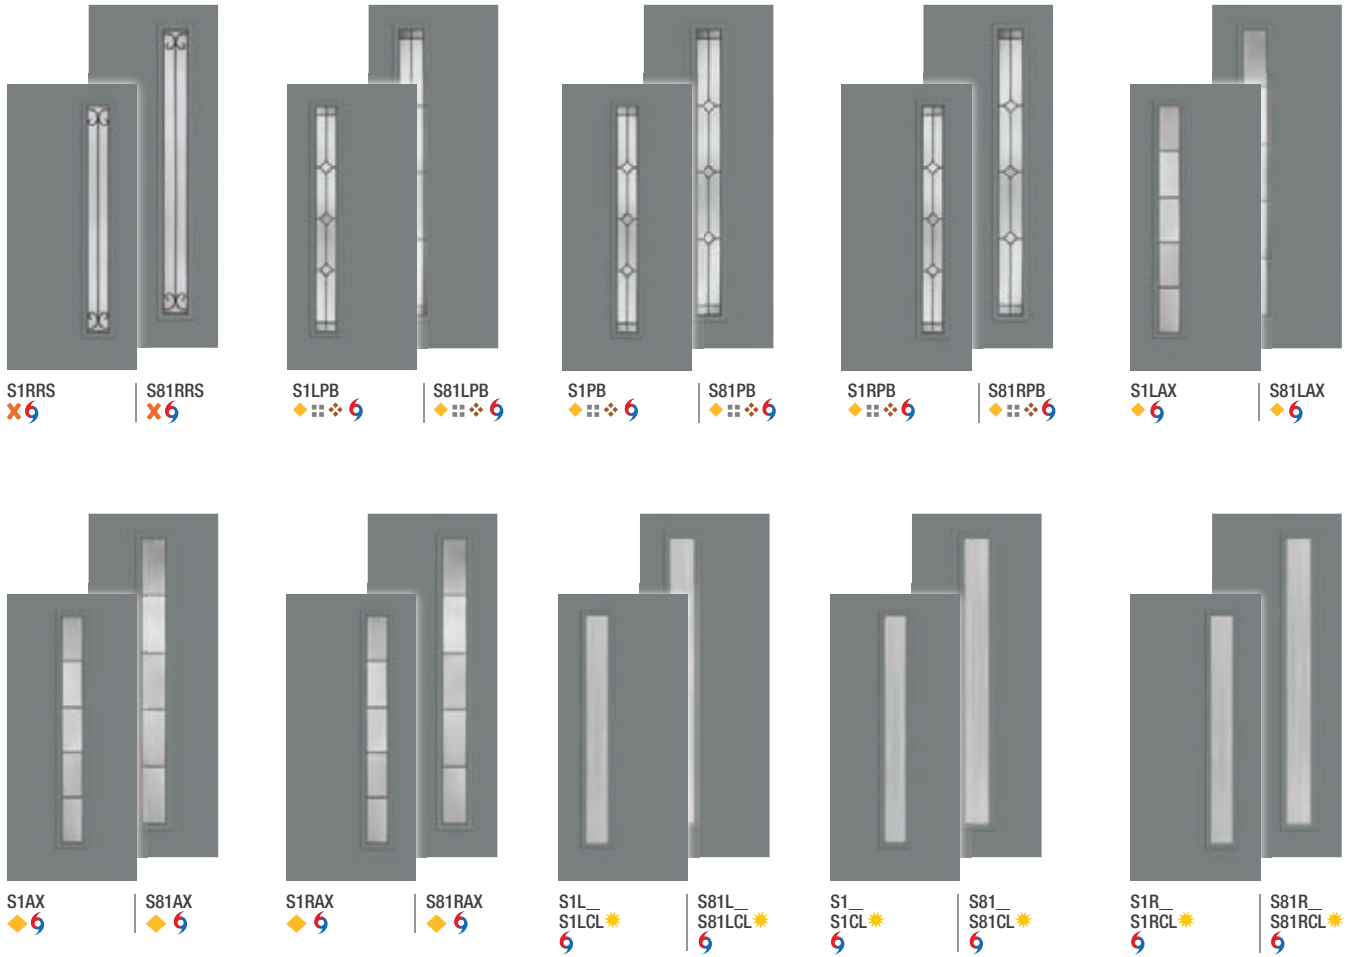

Línea *Continued*