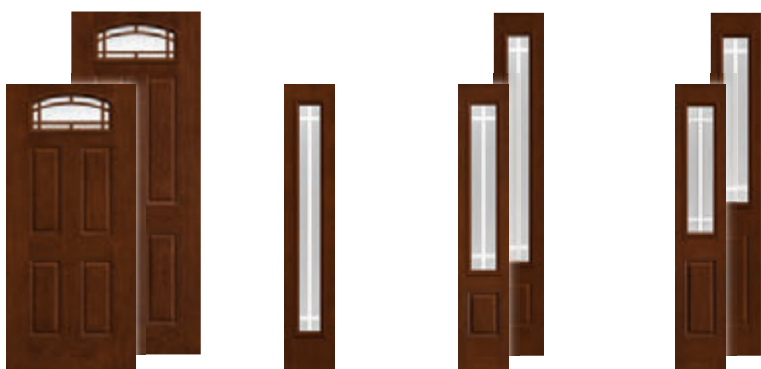

FCM704 ★ 2'8" x 6'8" 2'10" x 6'8" 3'0" x 6'8"	FCM8704 ★ 2'8" x 8'0" 2'10" x 8'0" 3'0" x 8'0"	FCM1289SL ★ 10" x 6'8" 12" x 6'8" ‡ 14" x 6'8" ‡	FCM1400SL ★ 12" x 6'8" 14" x 6'8"	FCM81944SL ★ 12" x 8'0" 14" x 8'0"	FCM1405SL ★ 12" x 6'8" 14" x 6'8"	FCM8145SL ★ 12" x 8'0" 14" x 8'0"