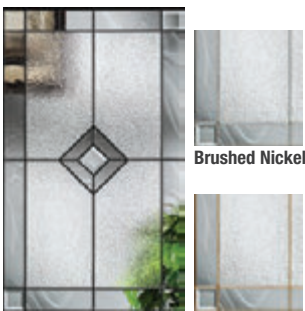

Black Nickel   Brushed Nickel
Pembroke™ Page 210
Glass Privacy Rating: **7**