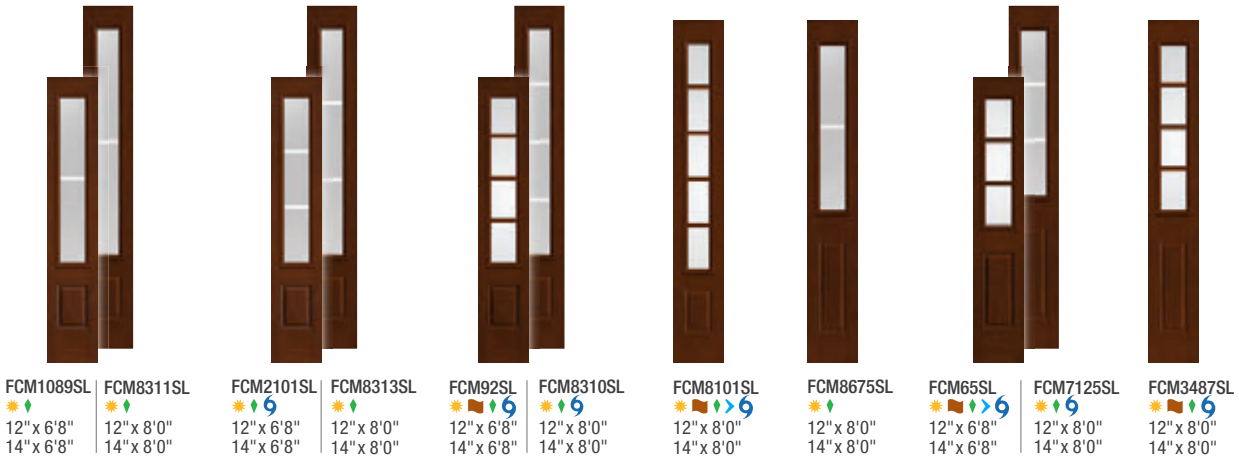

*Not recommended for use behind storm doors or to be painted dark colors, if exposed to direct sunlight.
Note: See page 275 for important product details that may help with your purchase decision.