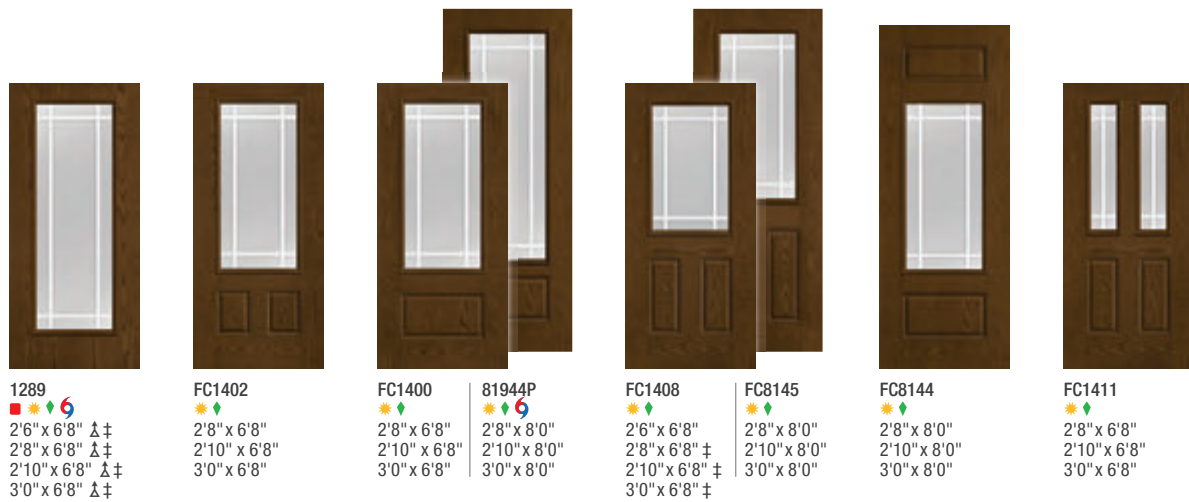

6 WBDR Options

6 WBDR / HVHZ Options

⚠ 6'6" Height Available

‡ 7'0" Height Available

S2106 ★ 2'8" x 6'8" 2'10" x 6'8" 3'0" x 6'8"	S2107 ★ 2'8" x 6'8" 2'10" x 6'8" 3'0" x 6'8"	S2108 ★ 2'8" x 6'8" 2'10" x 6'8" 3'0" x 6'8"	S82 ★ 2'8" x 6'8" 2'10" x 6'8" 3'0" x 6'8"	S1089 ★ 2'8" x 6'8" 2'10" x 6'8" 3'0" x 6'8"	S8311 ★ 2'8" x 8'0" 2'10" x 8'0" 3'0" x 8'0"	S2101 ★ 2'8" x 6'8" 2'10" x 6'8" 3'0" x 6'8"	S8313 ★ 2'8" x 8'0" 2'10" x 8'0" 3'0" x 8'0"	S2102 ★ 2'8" x 6'8" 2'10" x 6'8" 3'0" x 6'8"	S8316 ★ 2'8" x 8'0" 2'10" x 8'0" 3'0" x 8'0"
---	---	---	---	---	---	---	---	---	---