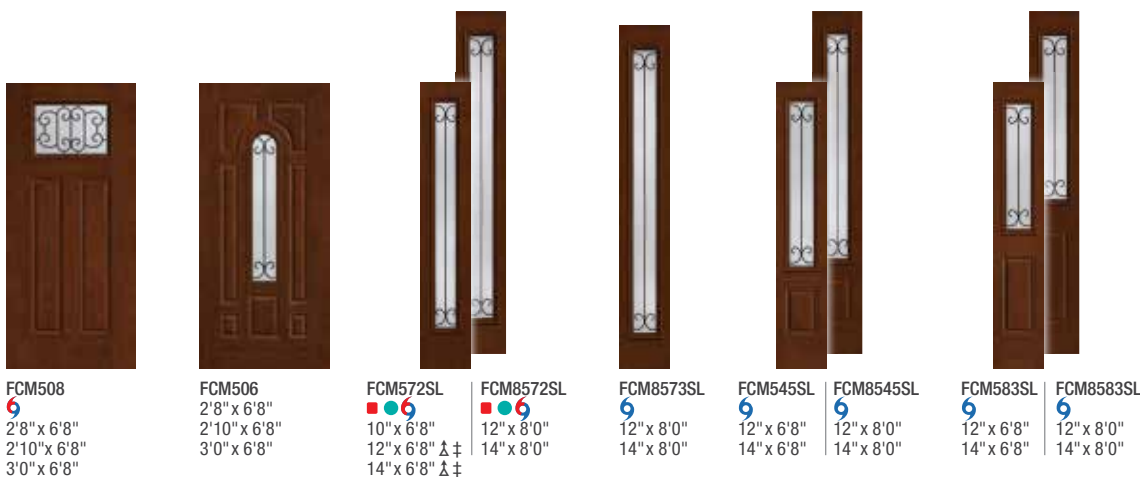

FCM508 6 2'8" x 6'8" 2'10" x 6'8" 3'0" x 6'8"	FCM506 2'8" x 6'8" 2'10" x 6'8" 3'0" x 6'8"	FCM572SL 6 10" x 6'8" 12" x 6'8" Δ ‡ 14" x 6'8" Δ ‡	FCM8572SL 6 12" x 8'0" 14" x 8'0"	FCM8573SL 6 12" x 8'0" 14" x 8'0"	FCM545SL 6 12" x 6'8" 14" x 6'8"	FCM8545SL 6 12" x 8'0" 14" x 8'0"	FCM583SL 6 12" x 6'8" 14" x 6'8"	FCM8583SL 6 12" x 8'0" 14" x 8'0"