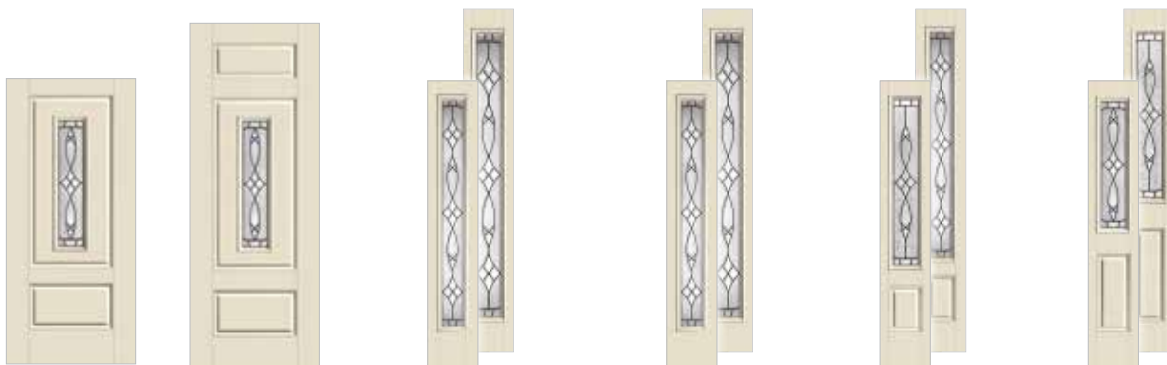

S9343 9 2'8" x 6'8" 2'10" x 6'8" 3'0" x 6'8"	S83143 9 2'8" x 8'0" 2'10" x 8'0" 3'0" x 8'0"	S6002SL 9 12" x 6'8" 14" x 6'8"	S85892SL 9 12" x 8'0" 14" x 8'0"	S4570SL 9 10" x 6'8" 12" x 6'8" Δ † 14" x 6'8" Δ †	S85927SL 9 12" x 8'0" 14" x 8'0"	S975SL 9 12" x 6'8" 14" x 6'8"	S894SL 9 12" x 8'0" 14" x 8'0"	S6000SL 9 12" x 6'8" 14" x 6'8"	S85912SL 9 12" x 8'0" 14" x 8'0"

Transoms can be stained or painted to match a Fiber-Classic or Smooth-Star door system.