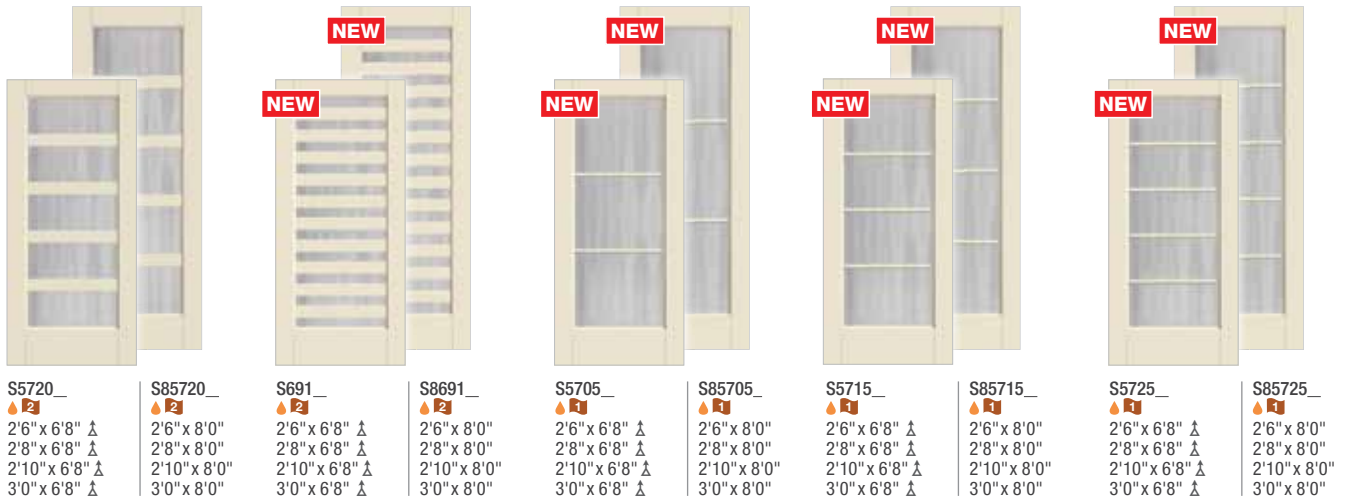

Privacy & Textured Glass Options

Add the code to the blank in the style number for the desired door and glass combination. For details on glass options, see page 125.

XG = Geometric
XE = Satin Etch

XC = Chord
XJ = Chinchilla

XR = Rainglass
XN = Granite

*Not recommended for use behind storm doors or to be painted dark colors, if exposed to direct sunlight.
Note: See page 275 for important product details that may help with your purchase decision.

Bottom: Smooth-Star, Chinchilla Glass with SDLs, Door – S5700XJ, Sidelite – S5700XJSL