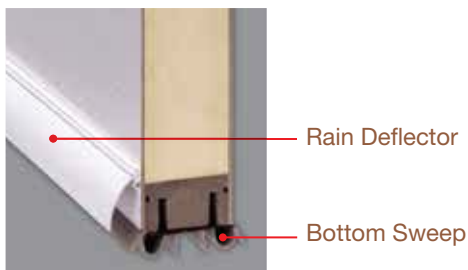

Bottom of door; exterior view.