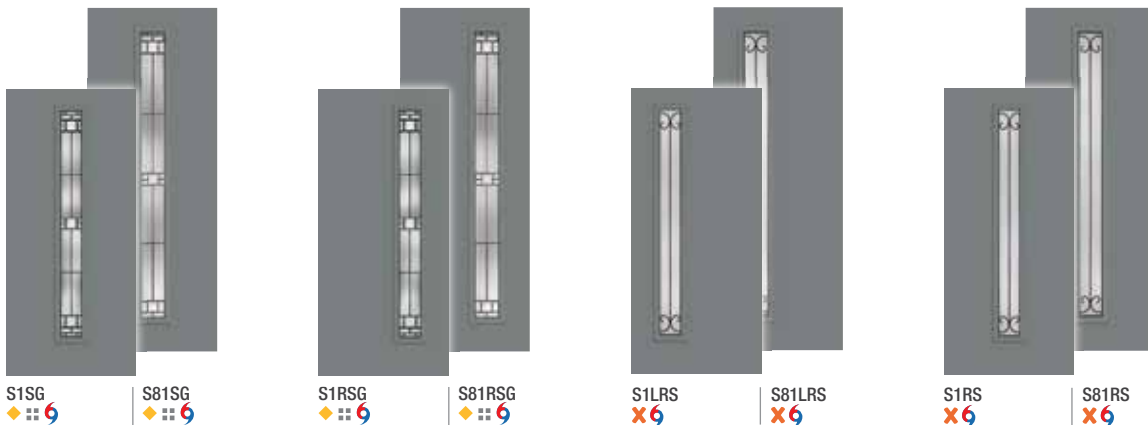

Línea *Continues on next page.*

Privacy & Textured Glass Options

Add the code to the blank in the style number for the desired door and glass combination. For details on glass options, see page 238.

XG = Geometric
XE = Satin Etch

XC = Chord
XJ = Chinchilla

XR = Rainglass
XN = Granite

Key

- ★ Low-E Glass (LE)
- Black Nickel Caming (1D)
- Brushed Nickel Caming (1C)
- ■ Brass Caming (1A)
- X Wrought Iron (1W)
- 6 WBDR / HVHZ Options