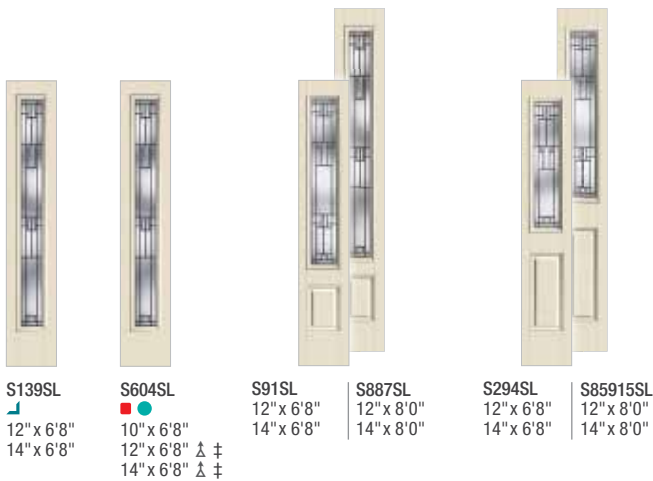

Transoms can be stained or painted to match a Fiber-Classic or Smooth-Star door system.