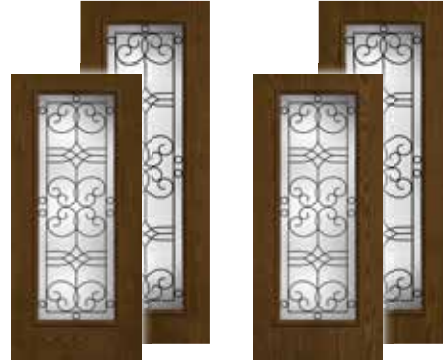

FC113
6
2'6" x 6'8"
2'8" x 6'8" †
2'10" x 6'8" †
3'0" x 6'8" †

81919P
6
2'8" x 8'0"
2'10" x 8'0"
3'0" x 8'0"

FC369
6
2'6" x 6'8" † ‡
2'8" x 6'8" † ‡
2'10" x 6'8" † ‡
3'0" x 6'8" † ‡

FC817
6
2'6" x 8'0"
2'8" x 8'0"
2'10" x 8'0"
3'0" x 8'0"