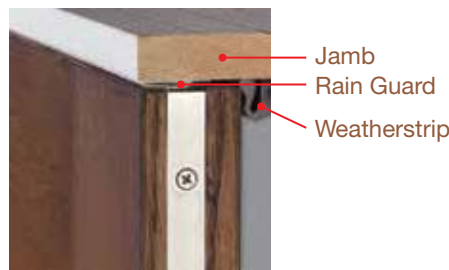

Top of door; exterior view.

Key

Tru-Defense Eligible