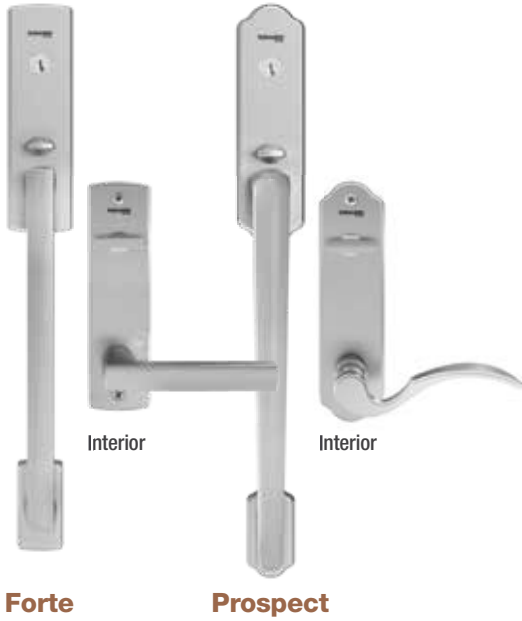

Handleset Options for Standard Door MPLS

Designed to complement Therma-Tru door styles from traditional to contemporary.