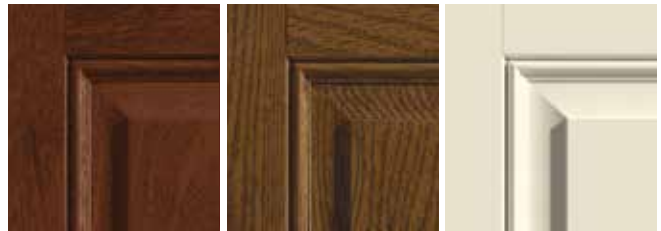

High-definition panel embossments.

High-definition panel embossments are standard on all doors and sidelites.