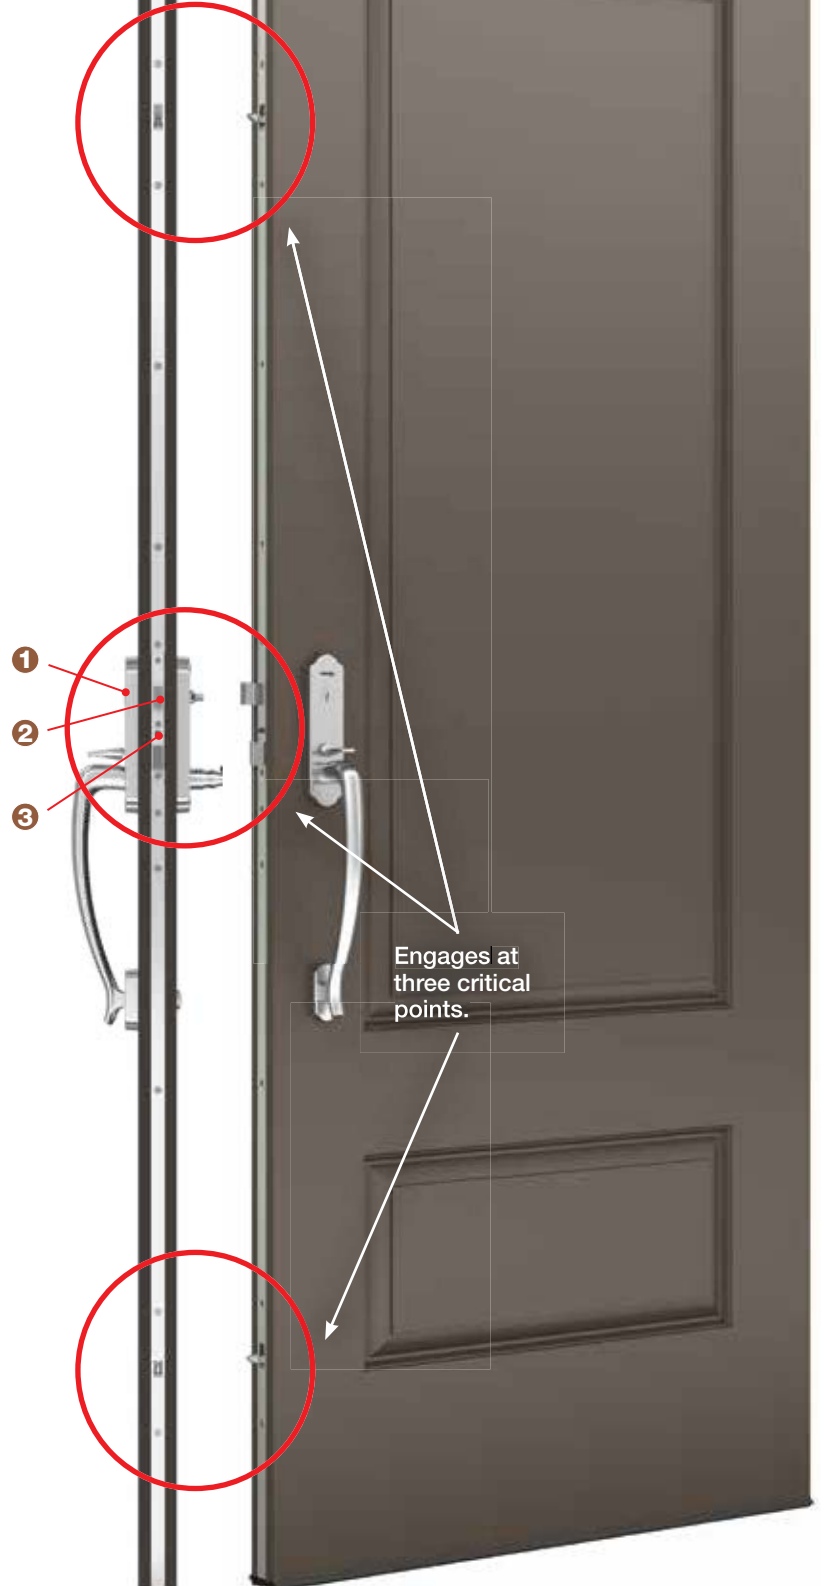

Configurations:
Inswing
Outswing

- ❶ Self-lubricating locks.
- ❷ 1" premium stainless steel deadbolt.
- ❸ Integrated mishandling device.

Key

❖ Tru-Defense Eligible

Side view of door.

Exterior view of door.