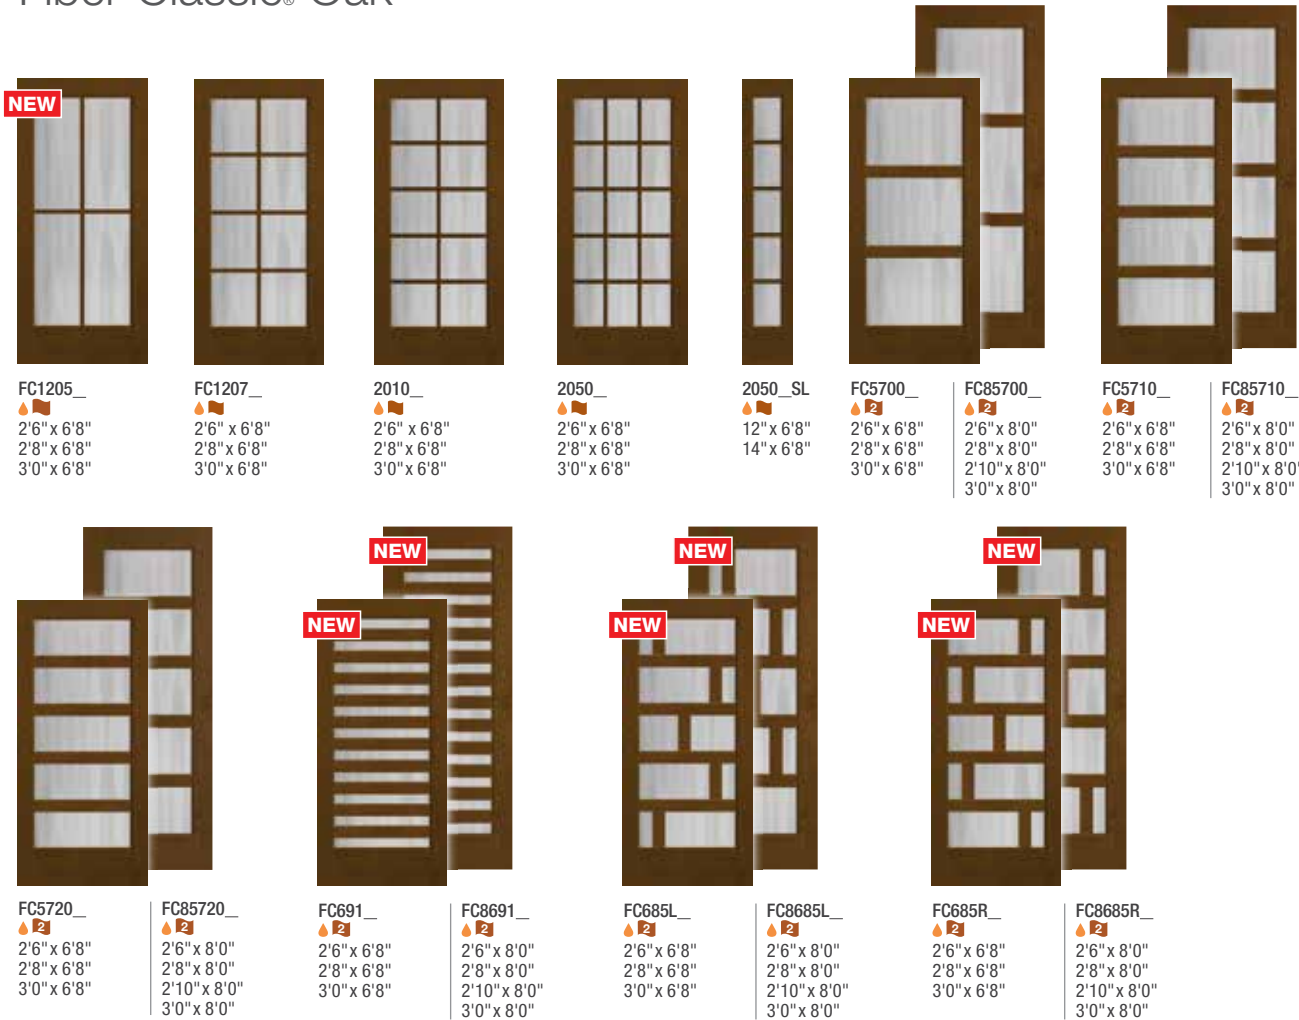

Fiber-Classic® Oak

NEW FC1205 _ 2'6" x 6'8" 2'8" x 6'8" 3'0" x 6'8"	FC1207 _ 2'6" x 6'8" 2'8" x 6'8" 3'0" x 6'8"	2010 _ 2'6" x 6'8" 2'8" x 6'8" 3'0" x 6'8"	2050 _ 2'6" x 6'8" 2'8" x 6'8" 3'0" x 6'8"	2050_SL 12" x 6'8" 14" x 6'8"	FC5700 _ 2'6" x 6'8" 2'8" x 6'8" 3'0" x 6'8"	FC85700 _ 2'6" x 8'0" 2'8" x 8'0" 2'10" x 8'0" 3'0" x 8'0"	FC5710 _ 2'6" x 6'8" 2'8" x 6'8" 3'0" x 6'8"	FC85710 _ 2'6" x 8'0" 2'8" x 8'0" 2'10" x 8'0" 3'0" x 8'0"
FC5720 _ 2'6" x 6'8" 2'8" x 6'8" 3'0" x 6'8"	FC85720 _ 2'6" x 8'0" 2'8" x 8'0" 2'10" x 8'0" 3'0" x 8'0"	NEW FC691 _ 2'6" x 6'8" 2'8" x 6'8" 3'0" x 6'8"	NEW FC8691 _ 2'6" x 8'0" 2'8" x 8'0" 2'10" x 8'0" 3'0" x 8'0"	NEW FC685L _ 2'6" x 6'8" 2'8" x 6'8" 3'0" x 6'8"	NEW FC8685L _ 2'6" x 8'0" 2'8" x 8'0" 2'10" x 8'0" 3'0" x 8'0"	NEW FC685R _ 2'6" x 6'8" 2'8" x 6'8" 3'0" x 6'8"	NEW FC8685R _ 2'6" x 8'0" 2'8" x 8'0" 2'10" x 8'0" 3'0" x 8'0"	

Privacy & Textured Glass Options

Add the code to the blank in the style number for the desired door and glass combination. For details on glass options, see page 125.

XG = Geometric
XE = Satin Etch

XC = Chord
XJ = Chinchilla

XR = Rainglass
XN = Granite

*Not recommended for use behind storm doors or to be painted dark colors, if exposed to direct sunlight.
Note: See page 275 for important product details that may help with your purchase decision.