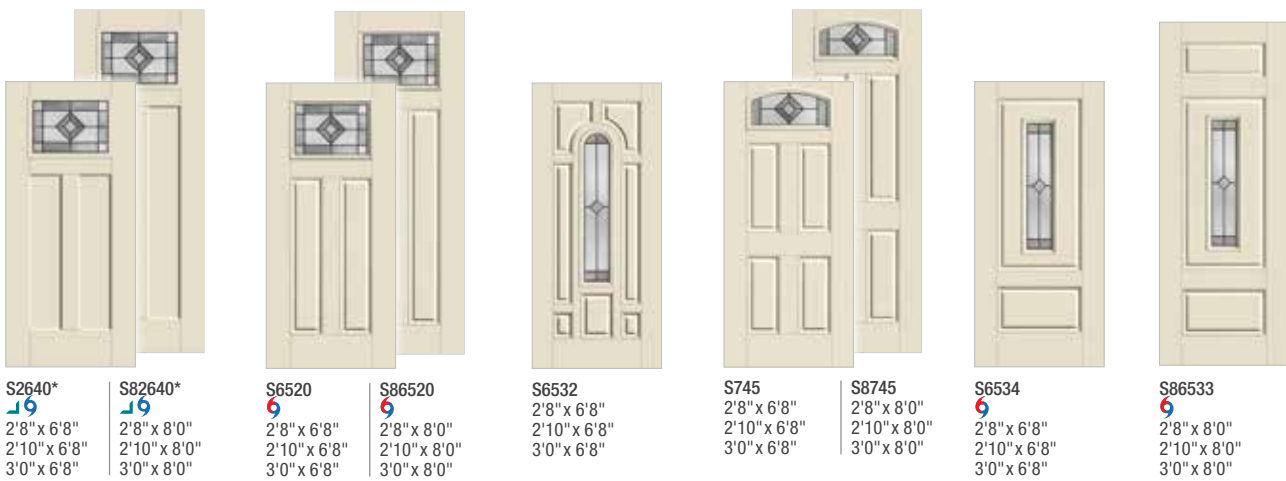

- ⚠ 6'6" Height Available
- ‡ 7'0" Height Available

Optional Dentil Shelf*

4-Block Dentil Shelf
 Available for all Craftsman-style
 Fiber-Classic Mahogany Collection doors.

Smooth-Star®

*Available with flat lite frame or Impact-rated lite frame only.
 **Not recommended for use behind storm doors or to be painted dark colors, if exposed to direct sunlight.
 Note: See page 275 for important product details that may help with your purchase decision.