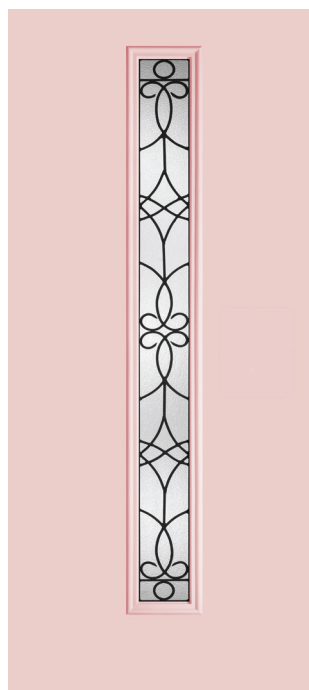

Pulse Ari, Axis Glass with Flat Lite  
Frame, Door – FCM2AX

Pulse Línea, Geometric Glass with  
Flat Lite Frame, Door – S1RXG

Pulse Echo, Granite Glass with Flat  
Lite Frame, Door – S5LXN

# Retrospective

Pulse Echo, Low-E Glass with Scrolled Lite Frame, Door – S9RCL

Pulse Ari, Satin Etch Glass with Scrolled Lite Frame, Door – S2XE

Pulse Linea, Riserva Glass with Scrolled Lite Frame, Door – FC1LRS

Pulse Echo, Pembridge Glass with Scrolled Lite Frame, Door – S8LPB

Pulse Línea, Salinas Glass with Scrolled Lite Frame, Door – S1SA

Pulse Ari, Geometric Glass with Scrolled Lite Frame, Door – FCM2XG