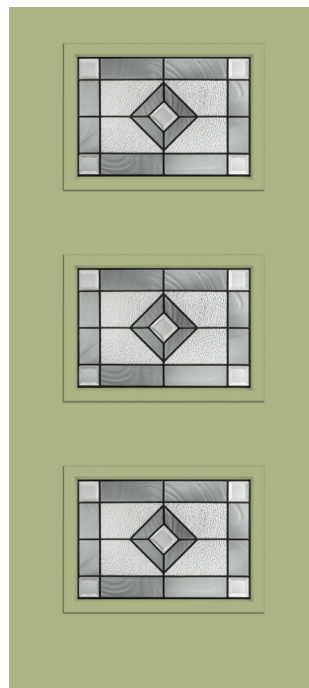

Pulse Ari, Pembridge Glass with Flat Lite Frame, Door – S2PB

Applaud progress in design.

Sleek designs and modern materials applaud progress and give a nod to the past.

Expansive, open spaces inspired by natural, organic forms take cues from architectural icons like Frank Lloyd Wright and the Bauhaus movement.