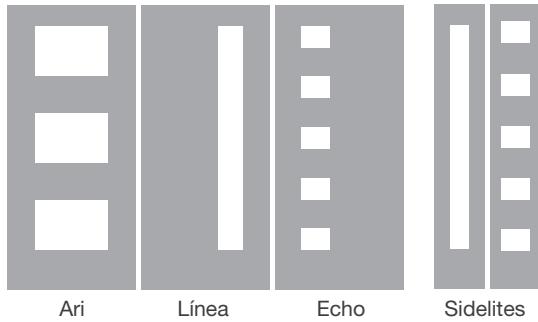

It's your decision, by design.

1 Start with a style.

Combine doors and sidelites to create an entrance that fits your vision.