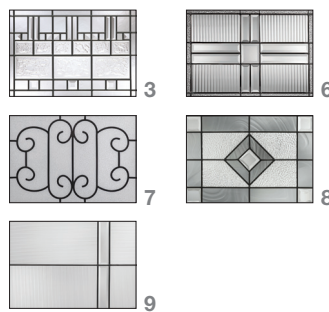

Available for Ari.