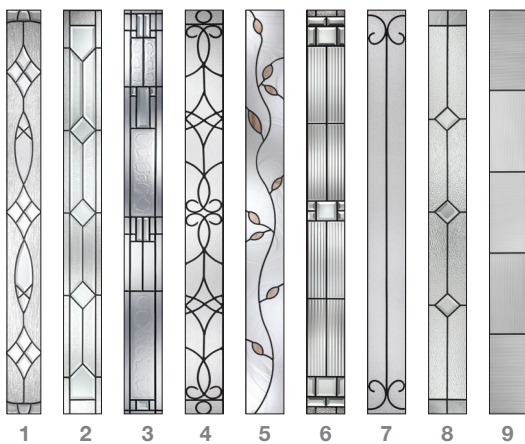

Decorative Glass

Available for Línea.