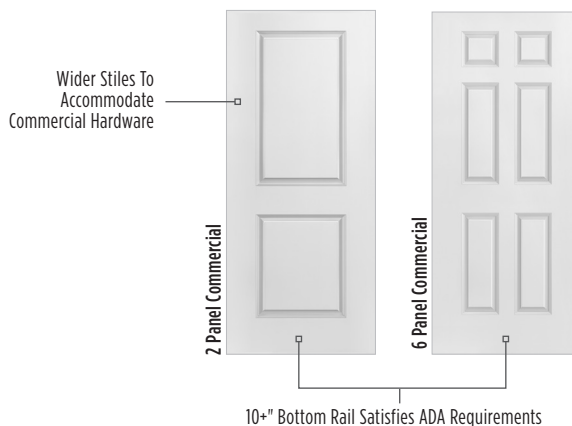

# MOLDED PANEL DOORS

▶ Riverside / 5 Panel Equal Smooth

▶ Cheyenne / 2 Panel Camber-Top Plank

- ▶ Familiar designs with universal appeal add a defining element to any space
- ▶ Perfect for painting
- ▶ Full range of passage and bifold doors
- ▶ Safe 'N Sound, solid core construction available for better durability and sound reduction with the heft and feel of a wood door
- ▶ 20-minute fire-rated doors available for select heights and designs (1-3/4" width only)